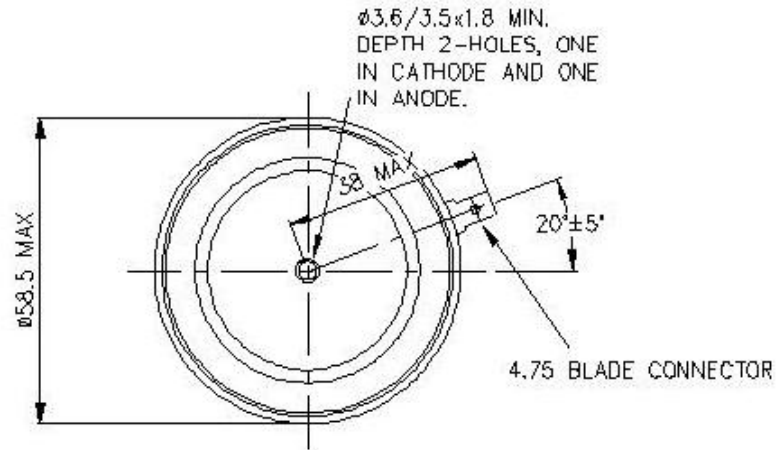

Drawing Number – WP6
Outline Number – 101A389

WESTCODE
An IXYS Company

Weight 330g