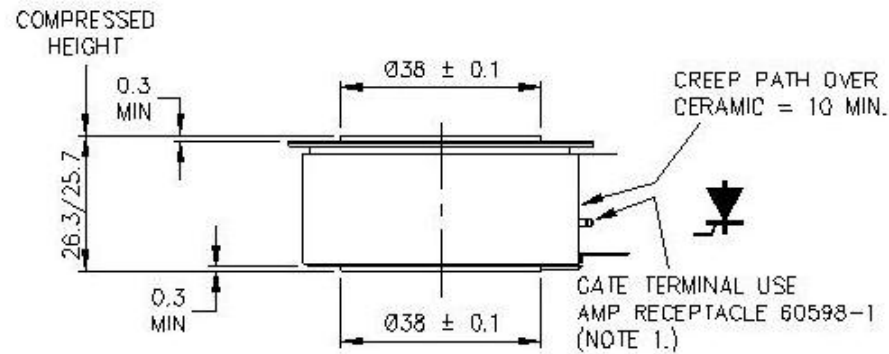

Drawing Number – WP6
Outline Number – 101A389

WESTCODE
An IXYS Company

Weight 330g