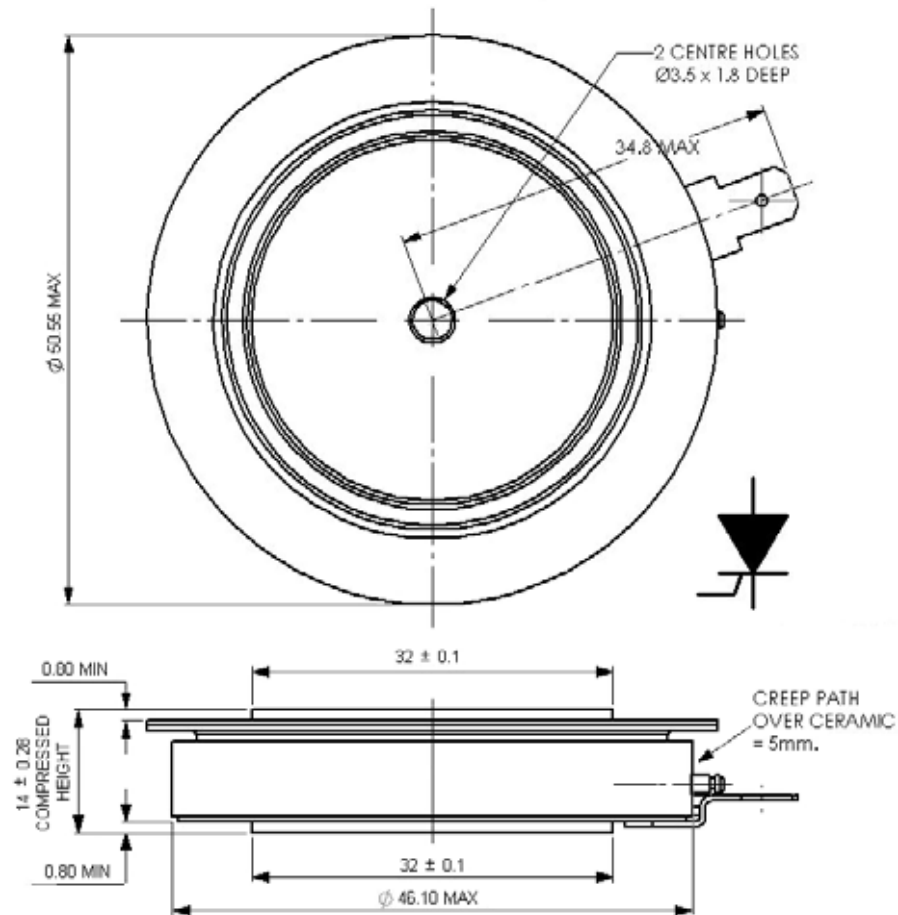

Drawing Number – WP1
Outline Number – 101A361

WESTCODE
An IXYS Company

Weight 180g