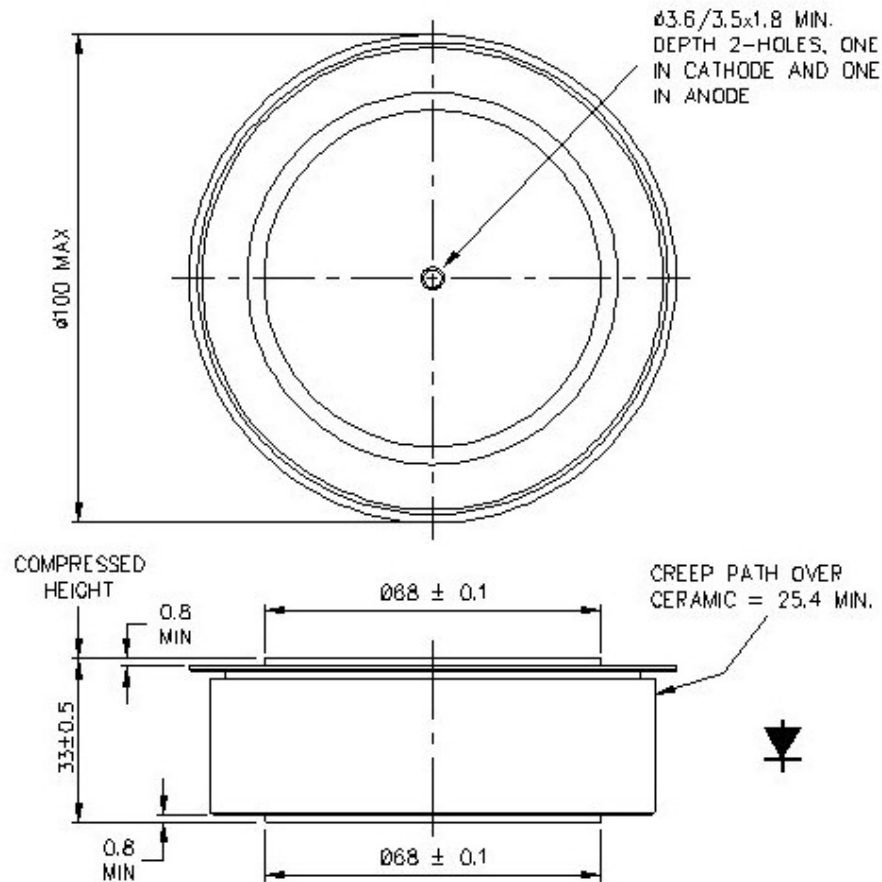

Drawing Number – WD6  
Outline Number – 100A360

**WESTCODE**  
An IXYS Company

Weight 1500g