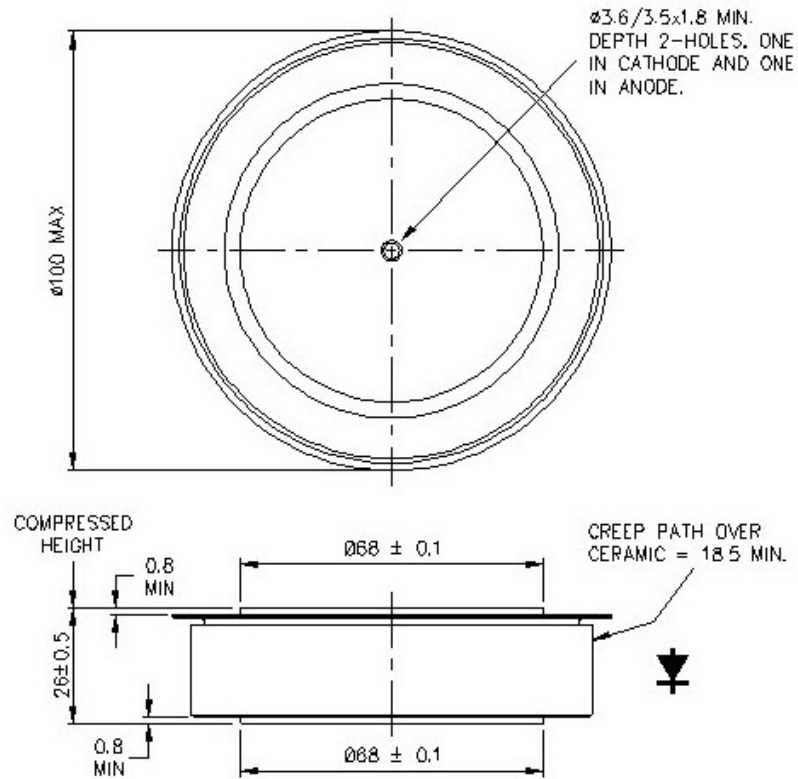

**Drawing Number – WD5**  
**Outline Number – 100A361**

**Weight 1200g**