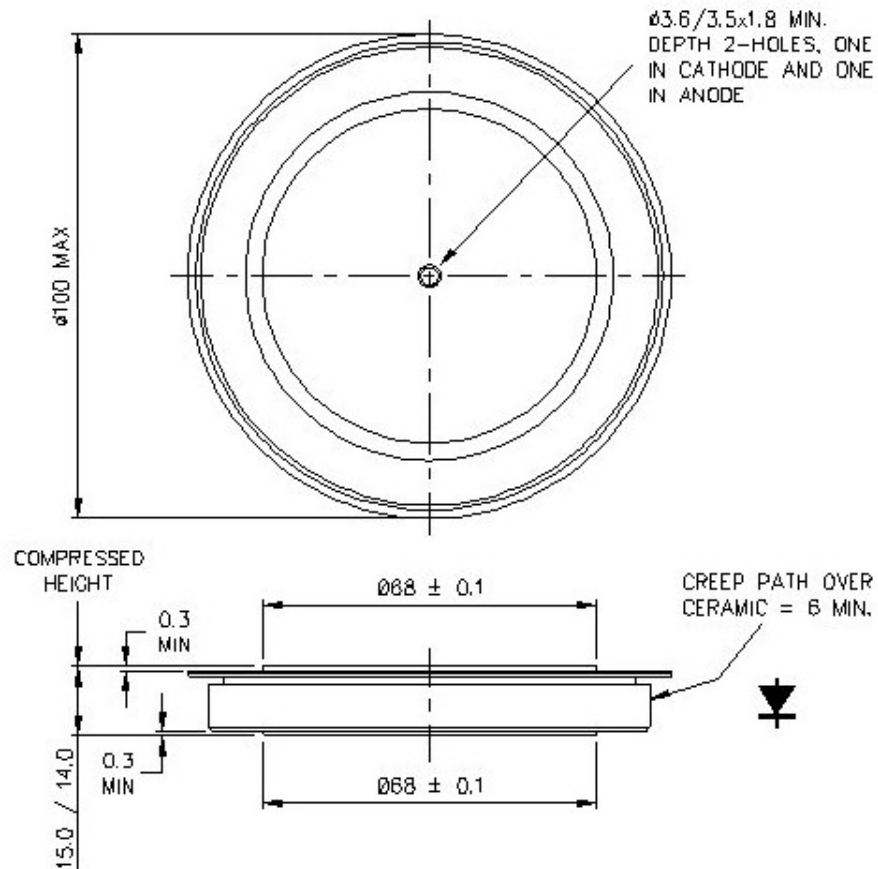

Drawing Number – WD4
Outline Number – 100A357

Weight 550g