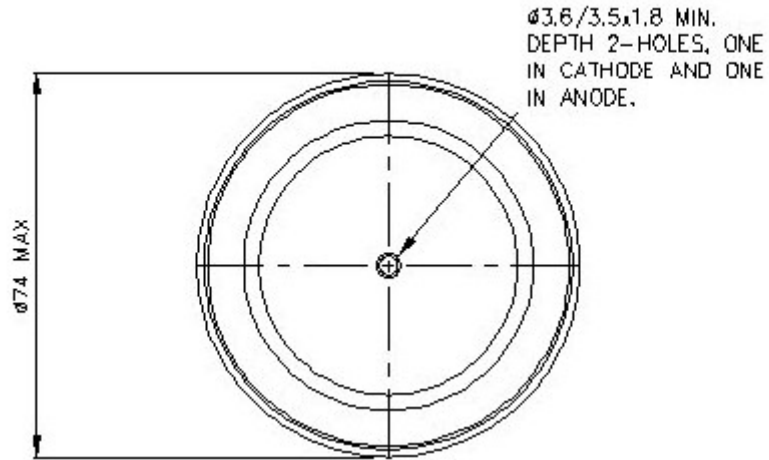

Drawing Number – WD3  
Outline Number – 100A356

**WESTCODE**  
An IXYS Company

Weight 270g