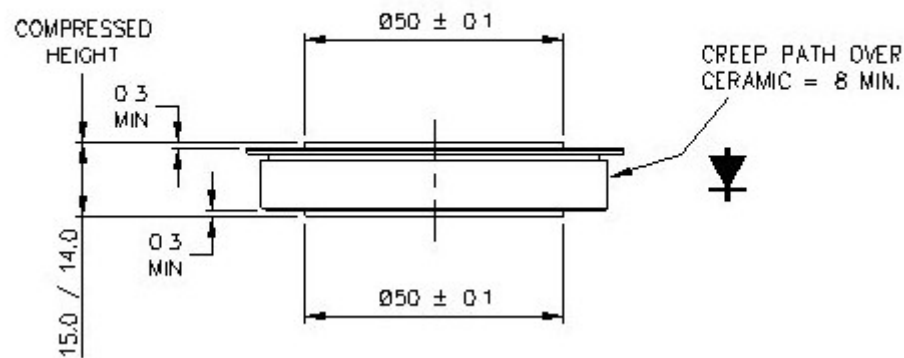

Drawing Number – WD3  
Outline Number – 100A356

**WESTCODE**  
An IXYS Company

Weight 270g