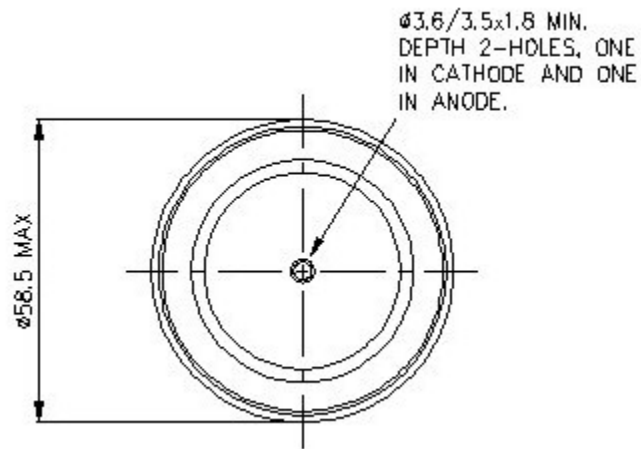

Drawing Number – WD2
Outline Number – 100A355

Weight 200g