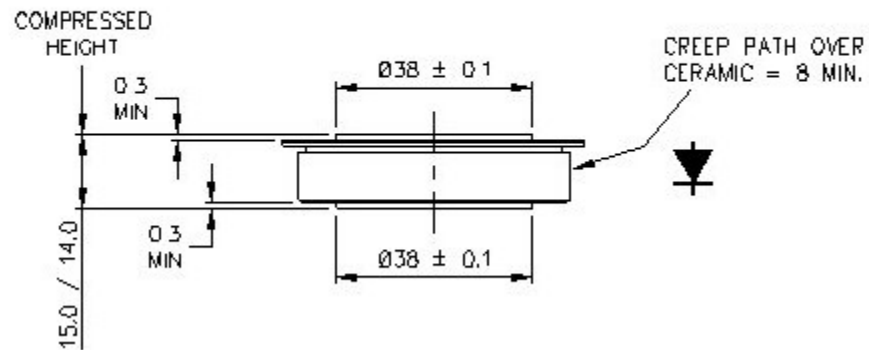

Drawing Number – WD2
Outline Number – 100A355

Weight 200g