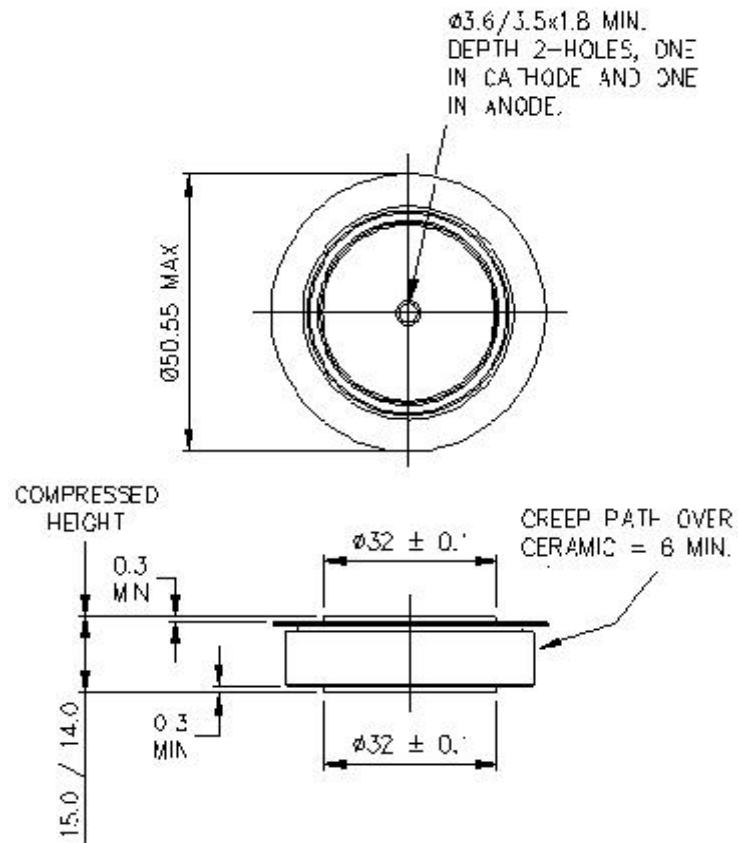

Drawing Number – WD1  
Outline Number – 100A366

**WESTCODE**  
An IXYS Company

This device outline is in development

Weight tbag