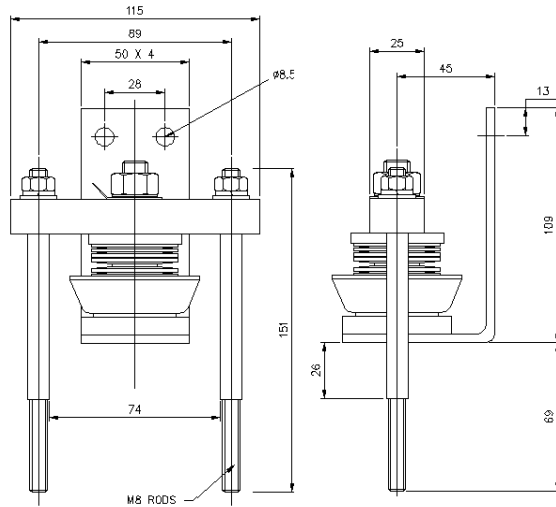

Clamps (Dimensions in mm and inches) (1mm= 0.0394 inch)

WESTCODE

An IXYS Company

WC9 CMK0600S74M

WC10 CMK0600D74M

WC11 CMK1000S74M

WC12 CMK1000D74M