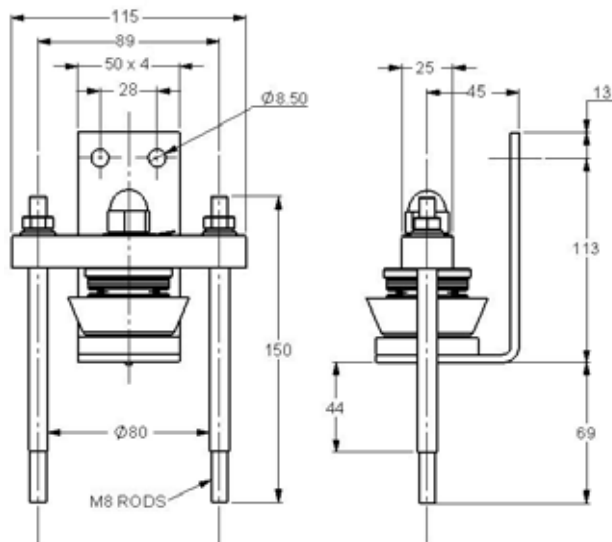

Clamps (Dimensions in mm and inches) (1mm= 0.0394 inch)

WESTCODE

An IXYS Company

WC9 CMK0600S74M

WC10 CMK0600D74M

WC11 CMK1000S74M

WC12 CMK1000D74M