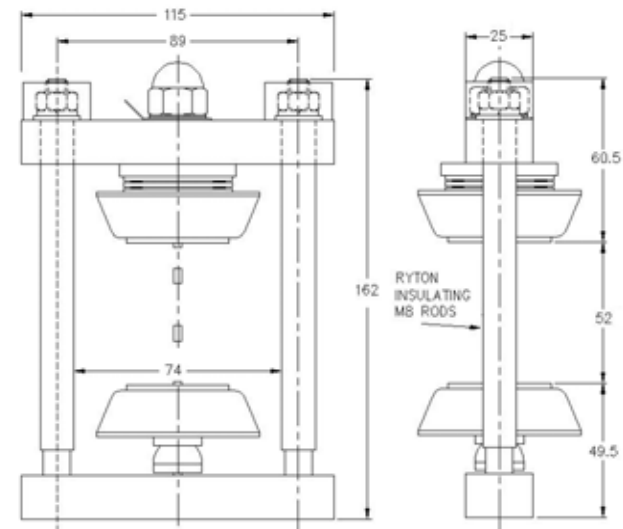

Clamps (Dimensions in mm and inches) (1mm= 0.0394 inch)

WESTCODE

An IXYS Company

WC9 CMK0600S74M

WC10 CMK0600D74M

WC11 CMK1000S74M

WC12 CMK1000D74M