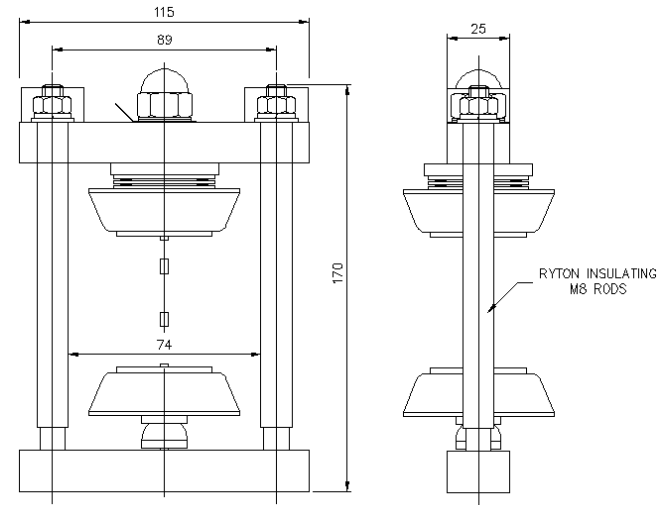

Clamps (Dimensions in mm and inches) (1mm= 0.0394 inch)

WESTCODE

An IXYS Company

WC9 CMK0600S74M

WC10 CMK0600D74M

WC11 CMK1000S74M

WC12 CMK1000D74M