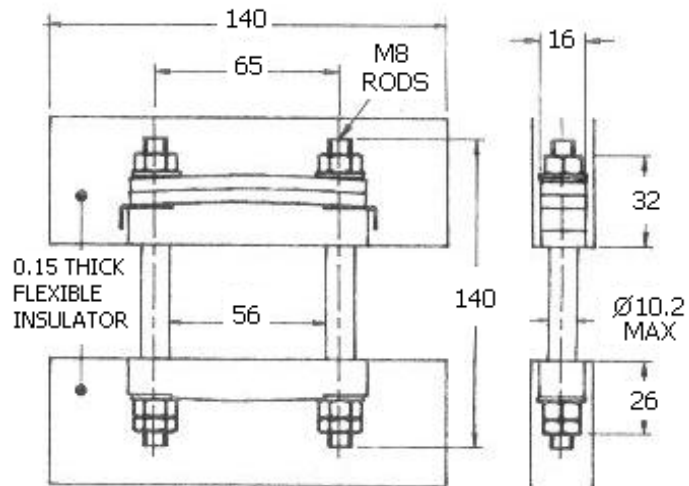

Clamps (Dimensions in mm and inches) (1mm= 0.0394 inch)

WESTCODE

An IXYS Company

WC5 CMK550D56M

WC6 CMK900S56M

WC7 CMK900D56M

WC8 CMK900DT56M