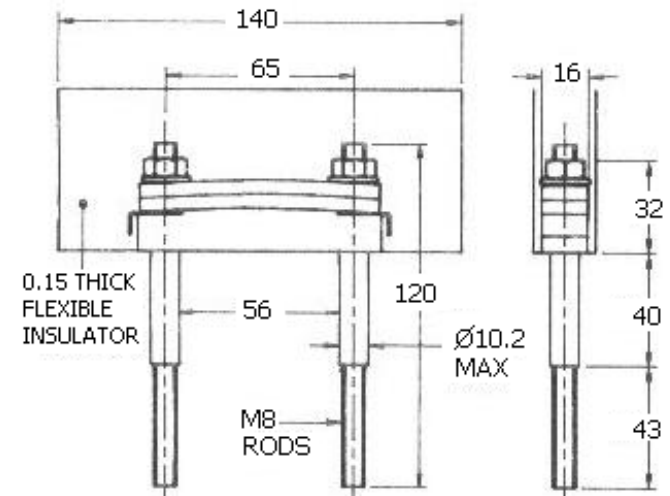

Clamps (Dimensions in mm and inches) (1mm= 0.0394 inch)

WESTCODE

An IXYS Company

WC5 CMK550D56M

WC6 CMK900S56M

WC7 CMK900D56M

WC8 CMK900DT56M