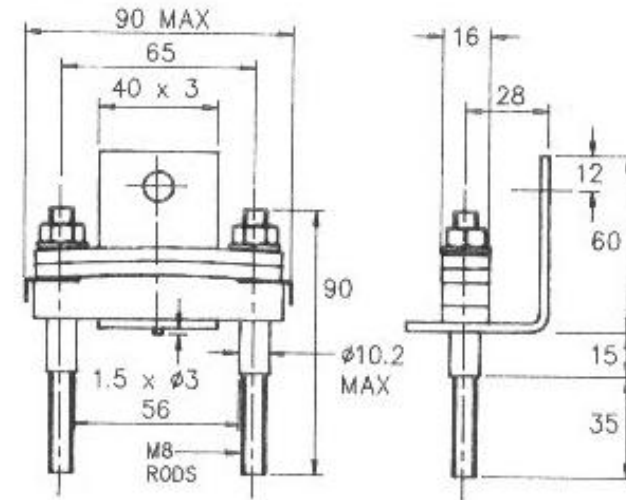

Clamps (Dimensions in mm and inches) (1mm= 0.0394 inch)

WESTCODE

An IXYS Company

WC5 CMK550D56M

WC6 CMK900S56M

WC7 CMK900D56M

WC8 CMK900DT56M