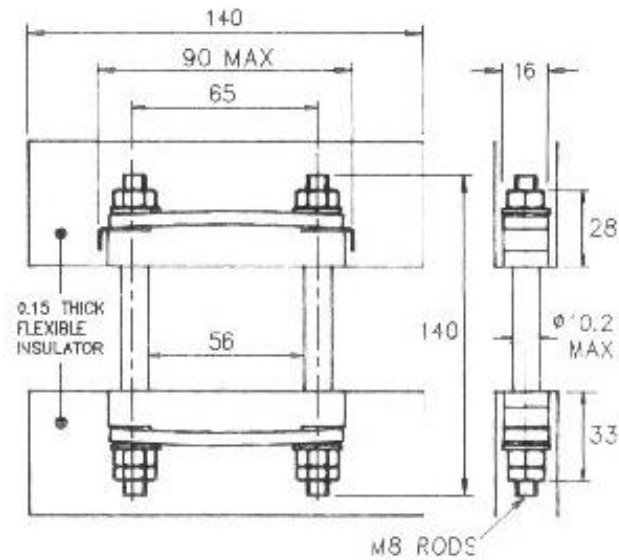

Clamps (Dimensions in mm and inches) (1mm= 0.0394 inch)

WESTCODE

An IXYS Company

WC5 CMK550D56M

WC6 CMK900S56M

WC7 CMK900D56M

WC8 CMK900DT56M