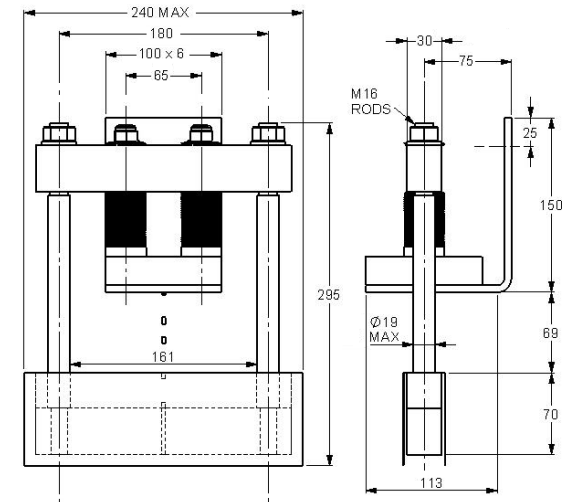

WC44 CMK9000S160M