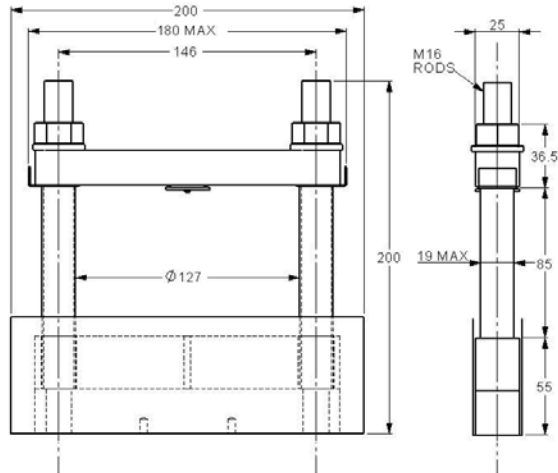

Clamps (Dimensions in mm and inches) (1mm= 0.0394 inch)

WESTCODE

An IXYS Company

WC41 CMK7000D128M