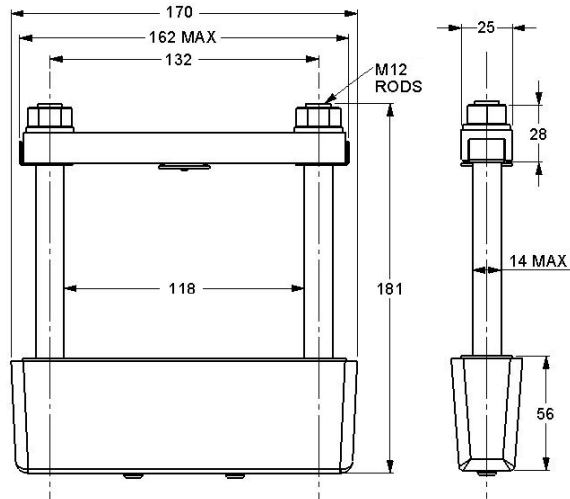

Clamps (Dimensions in mm and inches) (1mm= 0.0394 inch)

WESTCODE

An IXYS Company

WC37 CMK3500D116M

WC38 CMK4000S116M

WC39 CMK4000D116M

WC40 CMK5000D128M