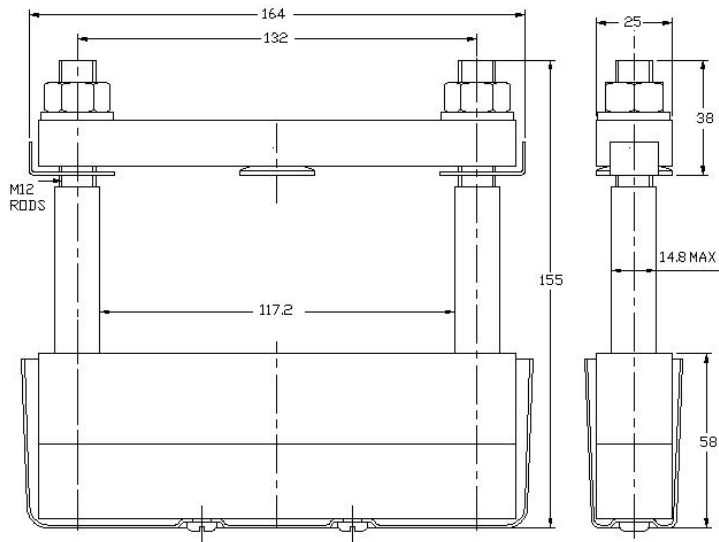

Clamps (Dimensions in mm and inches) (1mm= 0.0394 inch)

WESTCODE

An IXYS Company

WC37 CMK3500D116M

WC38 CMK4000S116M

WC39 CMK4000D116M

WC40 CMK5000D128M