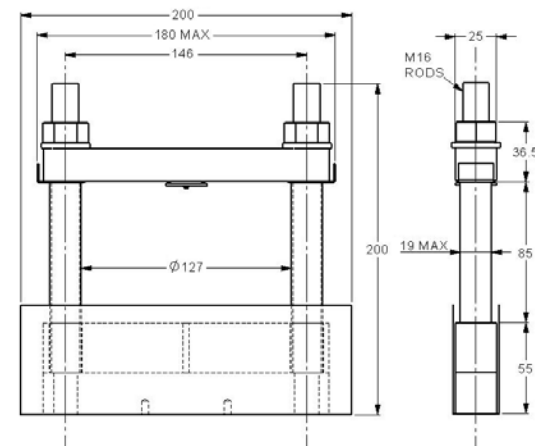

Clamps (Dimensions in mm and inches) (1mm= 0.0394 inch)

WESTCODE

An IXYS Company

WC37 CMK3500D116M

WC38 CMK4000S116M

WC39 CMK4000D116M

WC40 CMK5000D128M