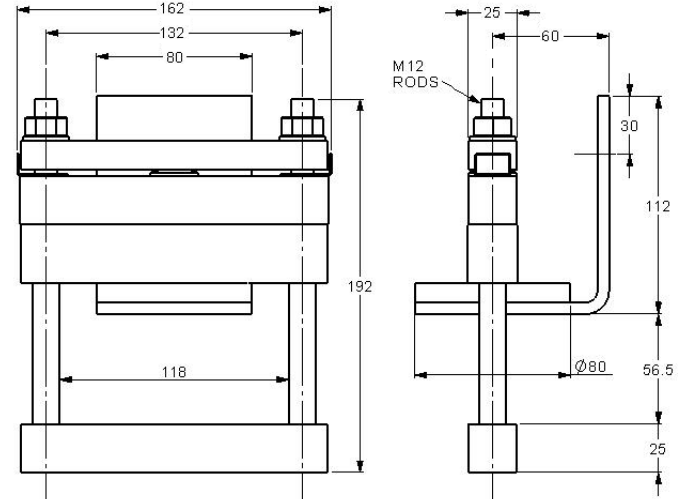

Clamps (Dimensions in mm and inches) (1mm= 0.0394 inch)

WESTCODE

An IXYS Company

WC37 CMK3500D116M

WC38 CMK4000S116M

WC39 CMK4000D116M

WC40 CMK5000D128M