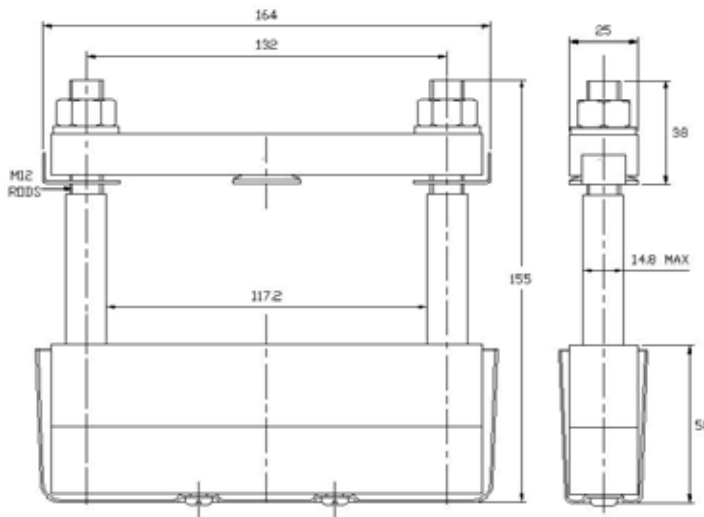

Clamps (Dimensions in mm and inches) (1mm= 0.0394 inch)

WC33 CMK2500D116M

WC34 CMK3000S116M

WC35 CMK3000D116M

WC36 CMK3500S116M