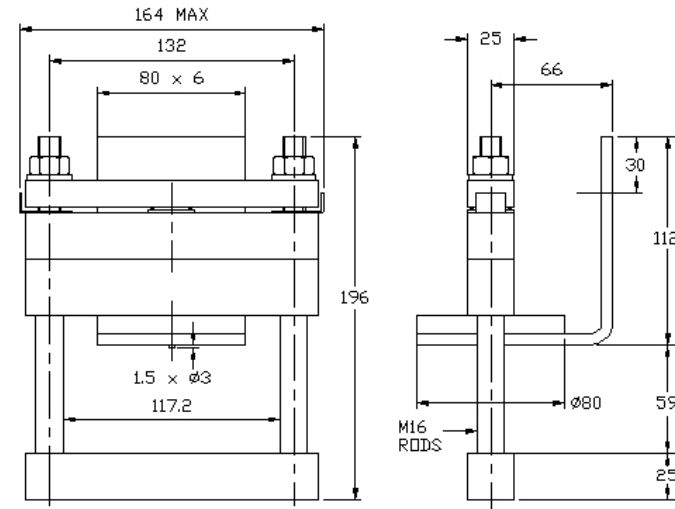

Clamps (Dimensions in mm and inches) (1mm= 0.0394 inch)

WC33 CMK2500D116M

WC34 CMK3000S116M

WC35 CMK3000D116M

WC36 CMK3500S116M