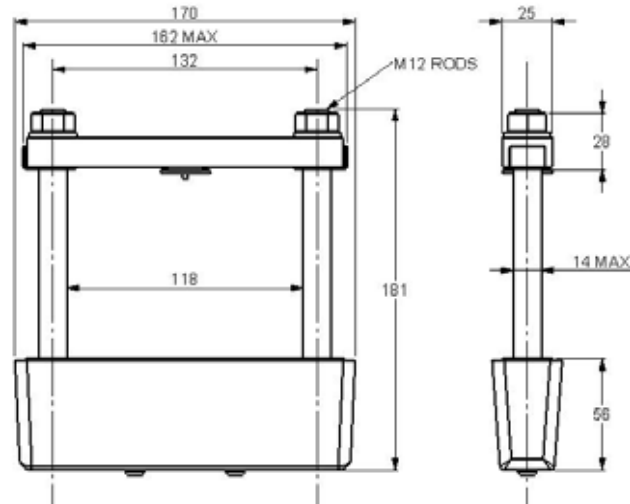

Clamps (Dimensions in mm and inches) (1mm= 0.0394 inch)

WC33 CMK2500D116M

WC34 CMK3000S116M

WC35 CMK3000D116M

WC36 CMK3500S116M