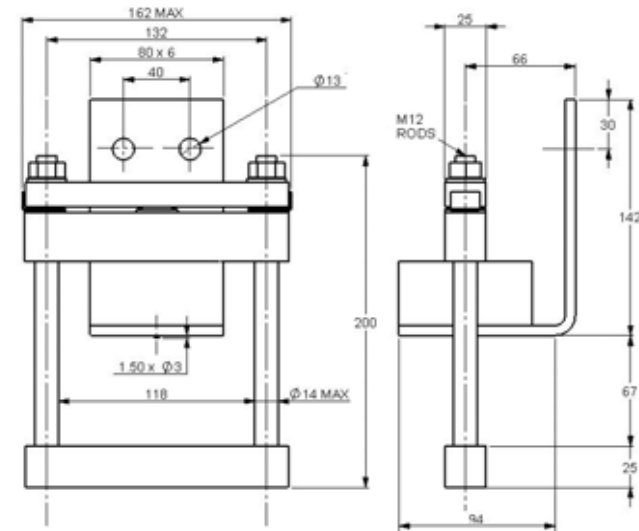

Clamps (Dimensions in mm and inches) (1mm= 0.0394 inch)

WC33 CMK2500D116M

WC34 CMK3000S116M

WC35 CMK3000D116M

WC36 CMK3500S116M