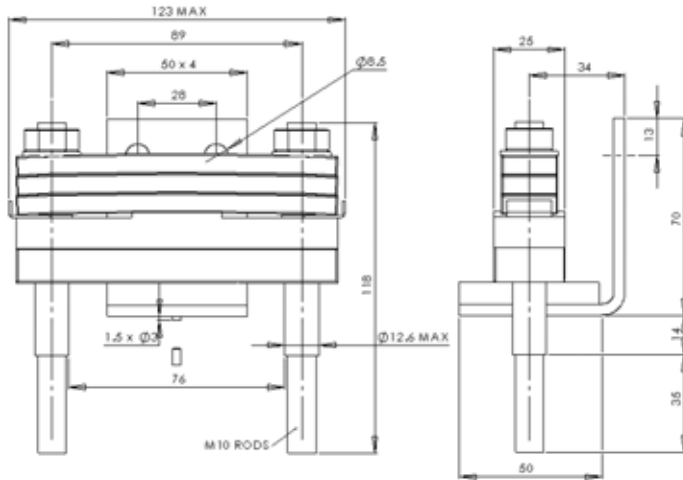

# Clamps (Dimensions in mm and inches) (1mm= 0.0394 inch)

WC25 CMK2700S76M

WC26 CMK2700D76M

WC27 CMK2700DT76M

WC28 CMK2000S114M