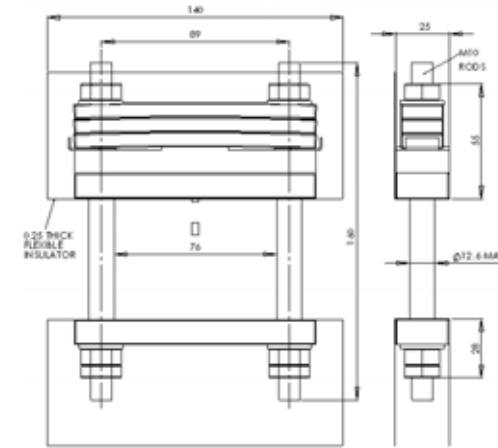

# Clamps (Dimensions in mm and inches) (1mm= 0.0394 inch)

WC25 CMK2700S76M

WC26 CMK2700D76M

WC27 CMK2700DT76M

WC28 CMK2000S114M