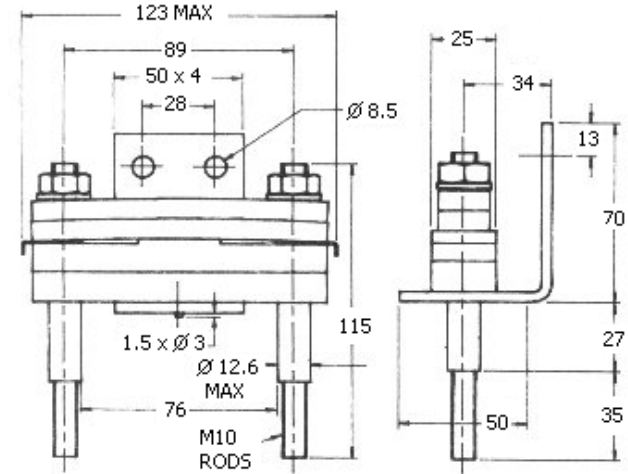

Clamps (Dimensions in mm and inches) (1mm= 0.0394 inch)

WESTCODE

An IXYS Company

WC21 CMK2100D76M

WC22 CMK2140S76M

WC23 CMK2140D76M

WC24 CMK2140DT76M