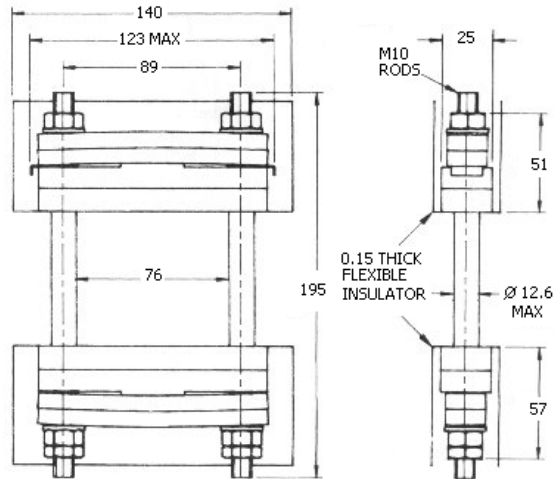

Clamps (Dimensions in mm and inches) (1mm= 0.0394 inch)

WESTCODE

An IXYS Company

WC21 CMK2100D76M

WC22 CMK2140S76M

WC23 CMK2140D76M

WC24 CMK2140DT76M