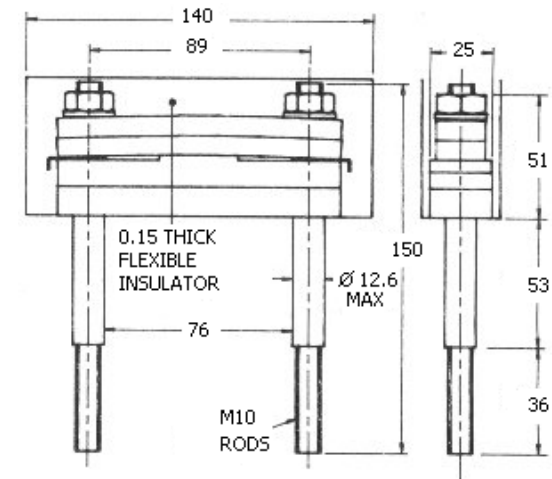

Clamps (Dimensions in mm and inches) (1mm= 0.0394 inch)

WESTCODE

An IXYS Company

WC21 CMK2100D76M

WC22 CMK2140S76M

WC23 CMK2140D76M

WC24 CMK2140DT76M