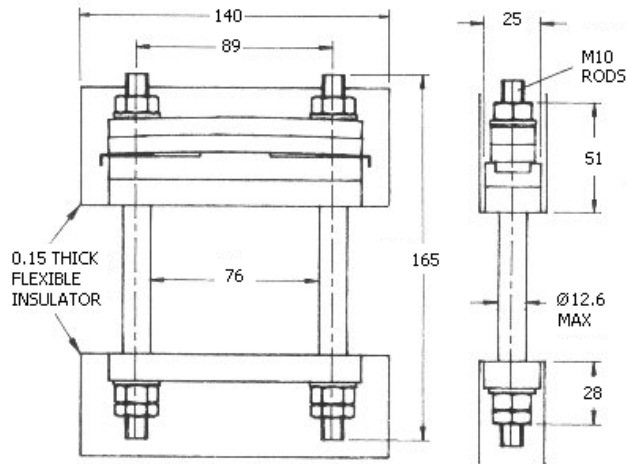

Clamps (Dimensions in mm and inches) (1mm= 0.0394 inch)

WESTCODE

An IXYS Company

WC21 CMK2100D76M

WC22 CMK2140S76M

WC23 CMK2140D76M

WC24 CMK2140DT76M