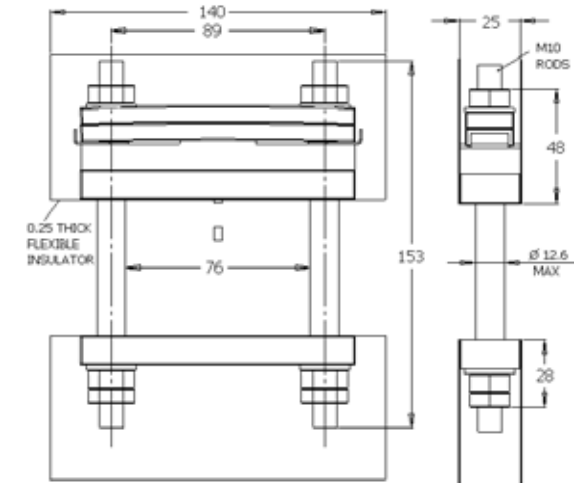

Clamps (Dimensions in mm and inches) (1mm= 0.0394 inch)

WESTCODE

An IXYS Company

WC17 CMK1800S76M

WC18 CMK1800D76M

WC19 CMK1800DT76M

WC20 CMK2100S76M