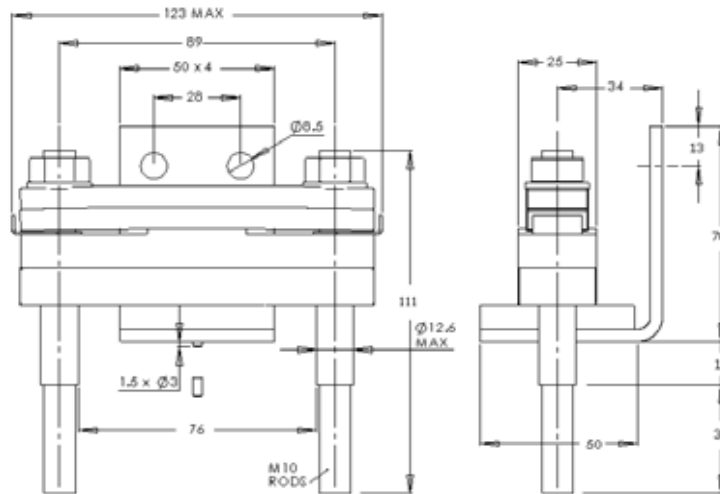

Clamps (Dimensions in mm and inches) (1mm= 0.0394 inch)

WESTCODE

An IXYS Company

WC17 CMK1800S76M

WC18 CMK1800D76M

WC19 CMK1800DT76M

WC20 CMK2100S76M