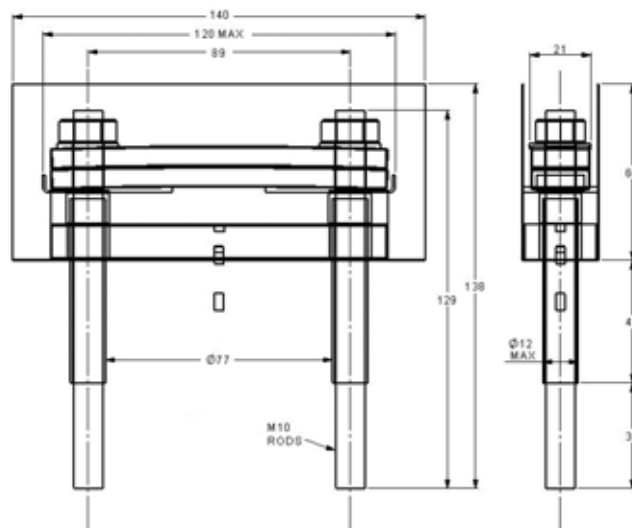

Clamps (Dimensions in mm and inches) (1mm= 0.0394 inch)

WESTCODE

An IXYS Company

WC17 CMK1800S76M

WC18 CMK1800D76M

WC19 CMK1800DT76M

WC20 CMK2100S76M