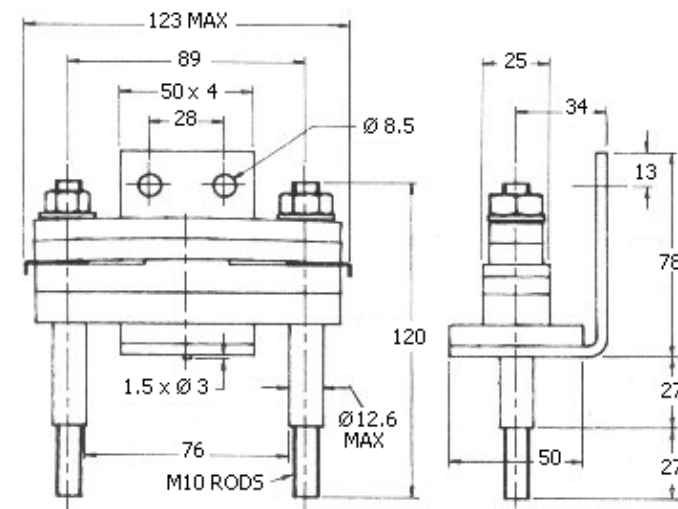

Clamps (Dimensions in mm and inches) (1mm= 0.0394 inch)

WESTCODE

An IXYS Company

WC17 CMK1800S76M

WC18 CMK1800D76M

WC19 CMK1800DT76M

WC20 CMK2100S76M