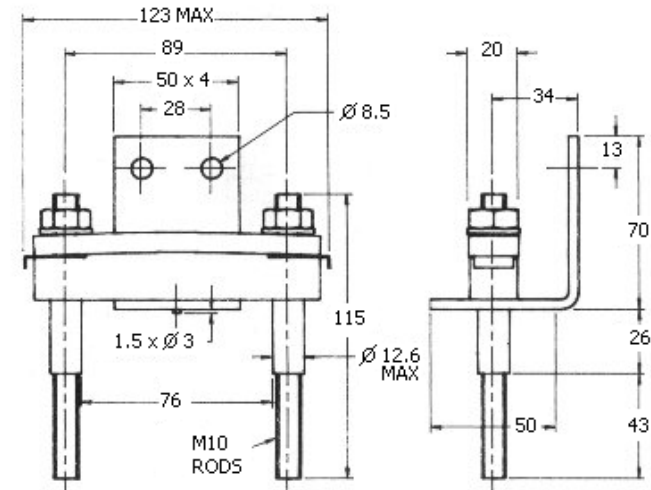

Clamps (Dimensions in mm and inches) (1mm= 0.0394 inch)

WESTCODE

An IXYS Company

WC13 CMK1100D76M

WC14 CMK1130S76M

WC15 CMK1130D76M

WC16 CMK1130DT76M