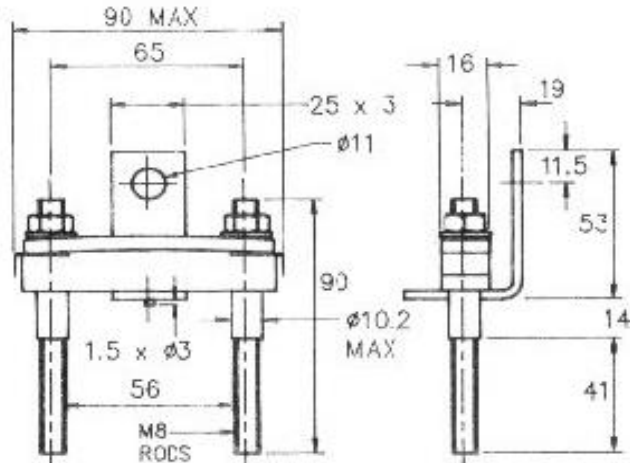

Clamps (Dimensions in mm and inches) (1mm= 0.0394 inch)

WESTCODE

An IXYS Company

WC1 CMK450S56M