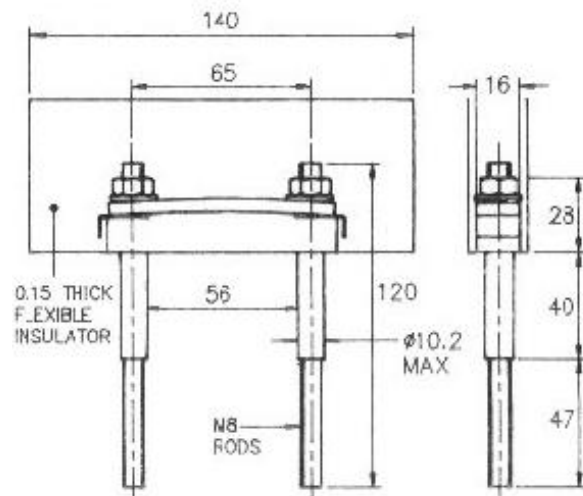

WC3 CMK450DT56M