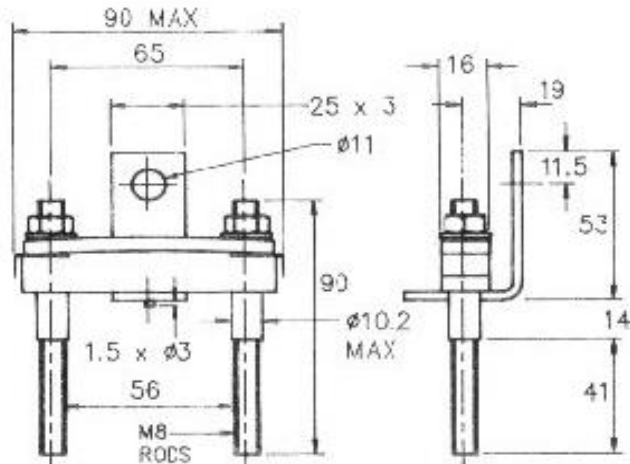

Clamps (Dimensions in mm and inches) (1mm= 0.0394 inch)

WESTCODE

An IXYS Company

WC1 CMK450S56M