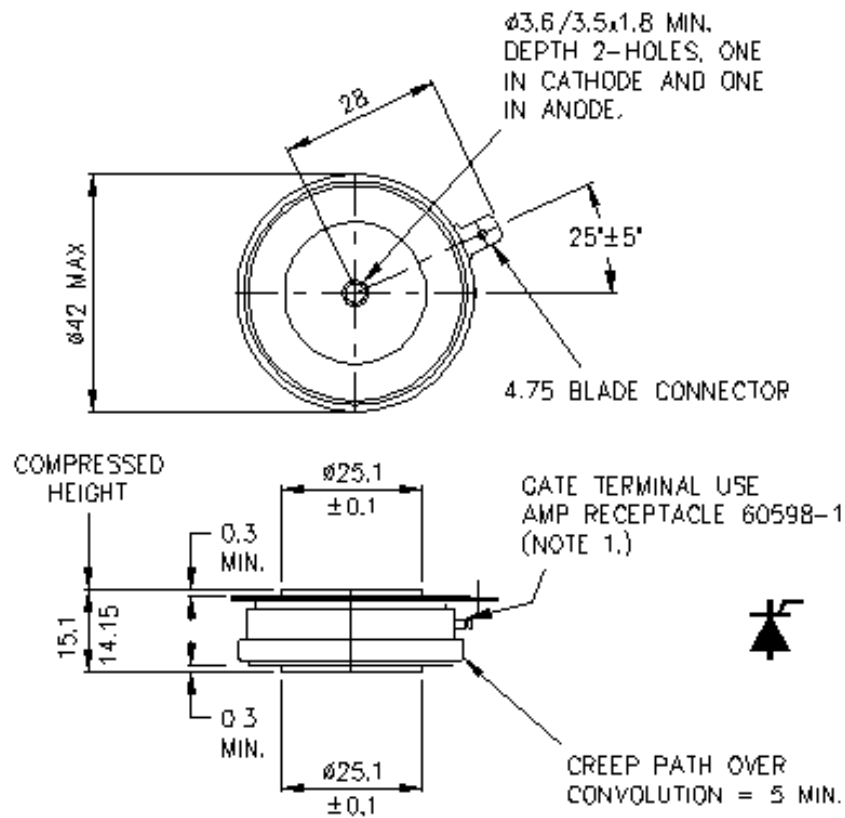

Drawing Number – W9  
Outline Number – 101A335

**WESTCODE**  
An IXYS Company

Weight 90g