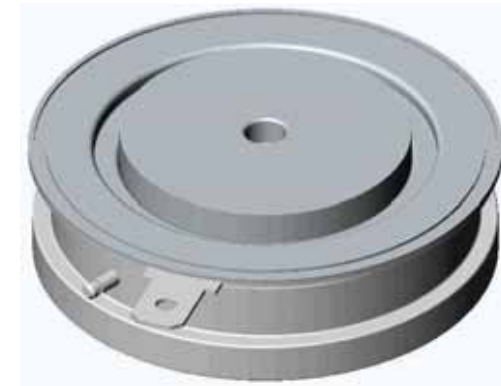

Drawing Number – W9  
Outline Number – 101A335

**WESTCODE**  
An IXYS Company

Weight 90g