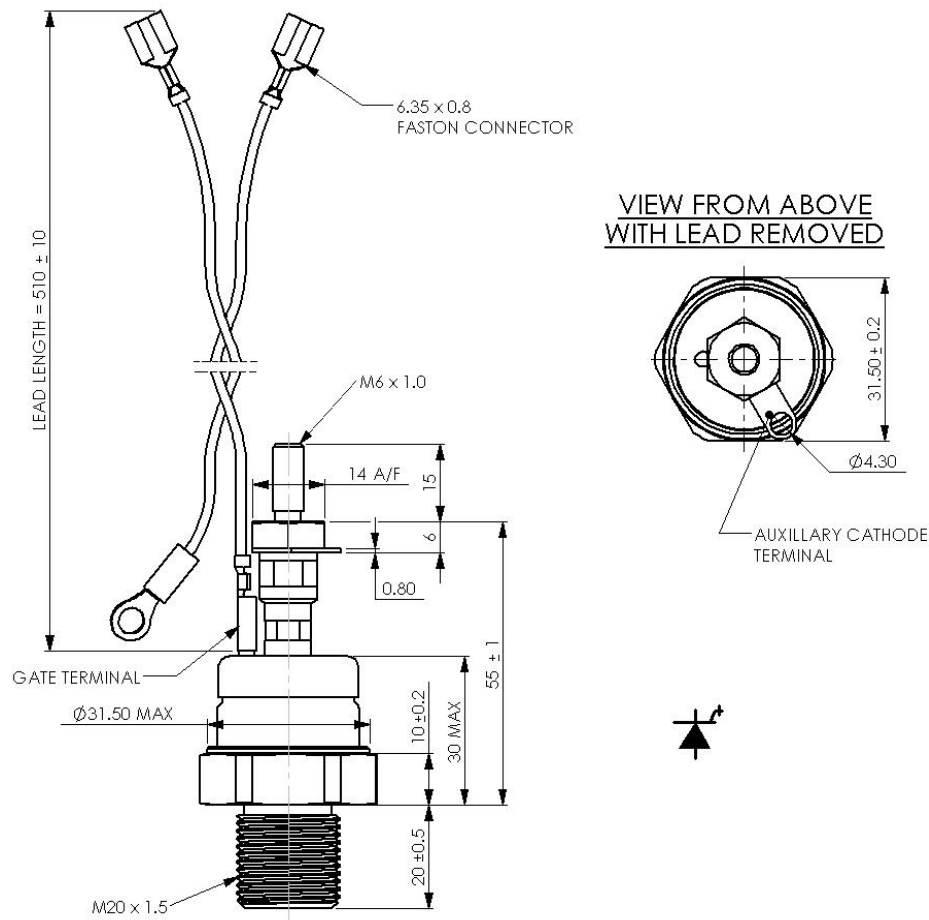

Drawing Number – W87
Outline Number – 101A376

WESTCODE
An IXYS Company

Weight 250g