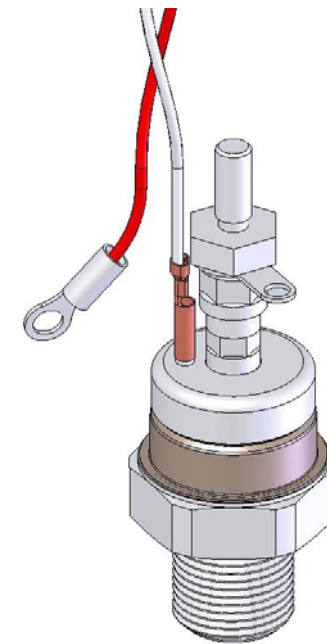

Drawing Number – W87
Outline Number – 101A376

WESTCODE
An IXYS Company

Weight 250g