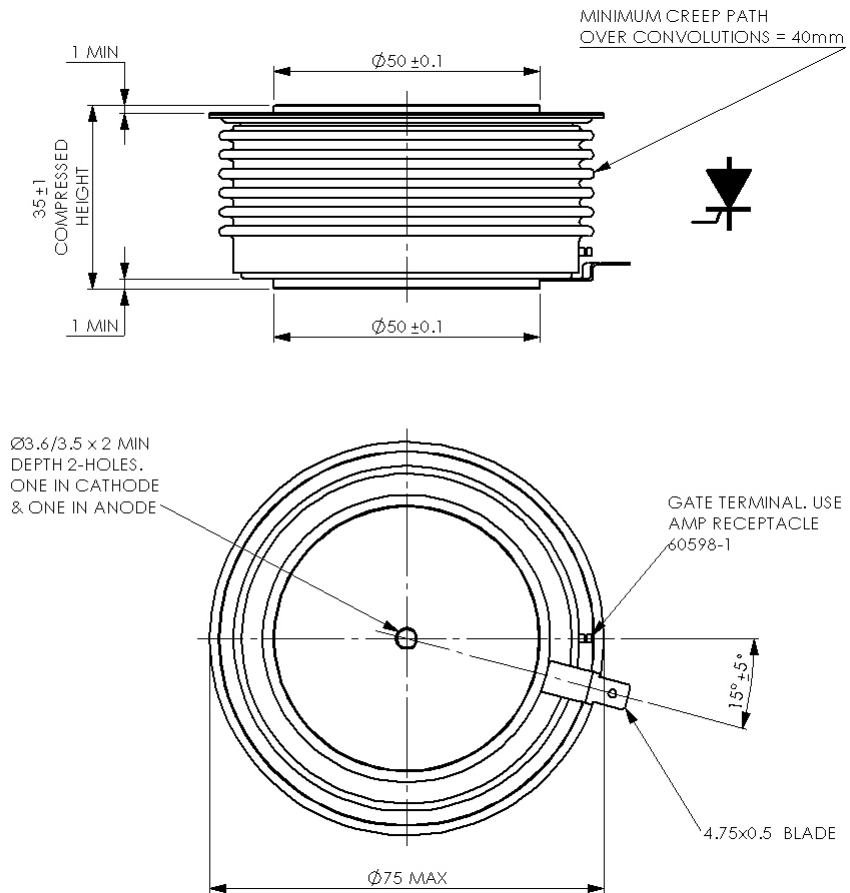

Drawing Number – W78
Outline Number – 101A393

WESTCODE
 An IXYS Company

Weight 730g