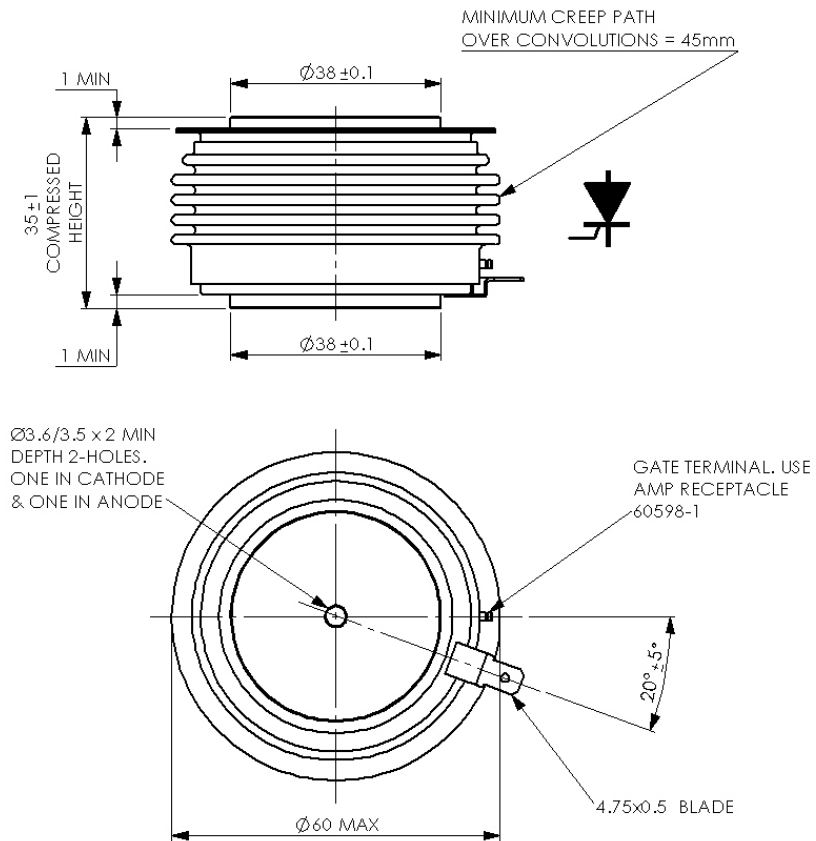

Drawing Number – W76
Outline Number – 101A392

WESTCODE
An IXYS Company

Weight 420g