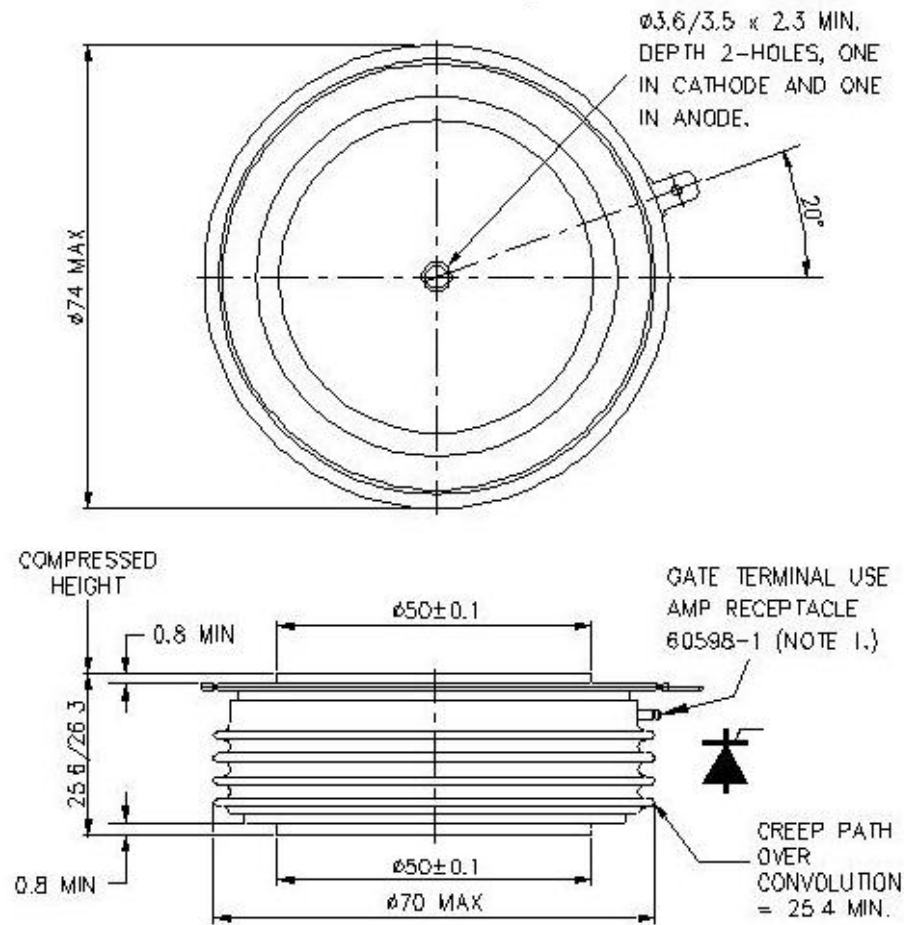

**Drawing Number – W70**  
**Outline Number – 101A357**

**WESTCODE**

An IXYS Company

**Weight 550g**