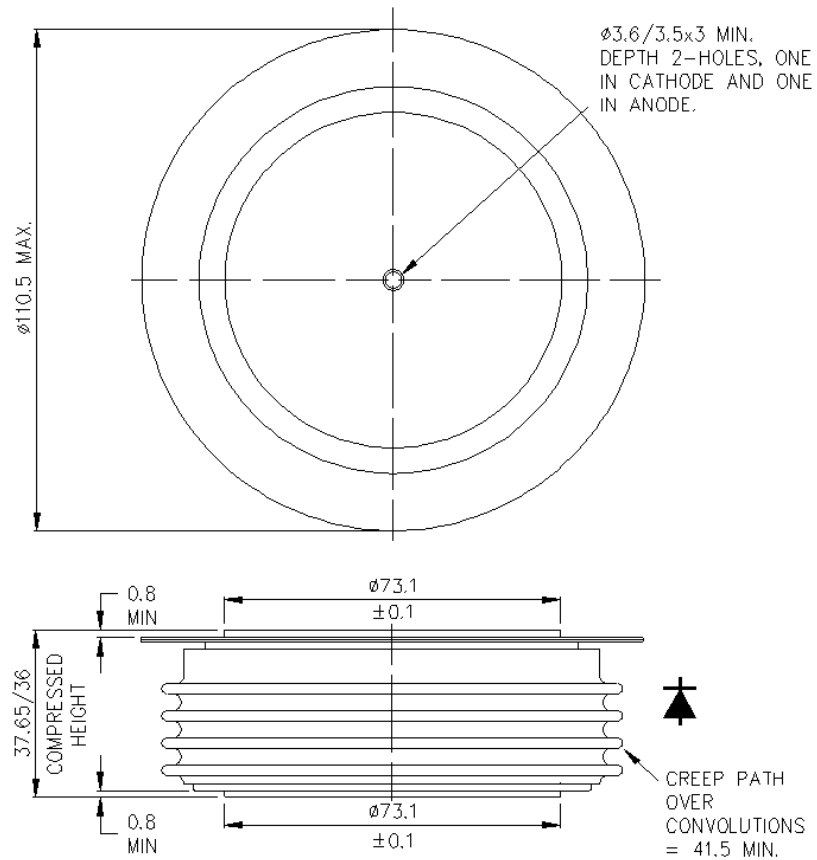

Drawing Number – W7
Outline Number – 100A293

WESTCODE
An IXYS Company

Weight 1700g