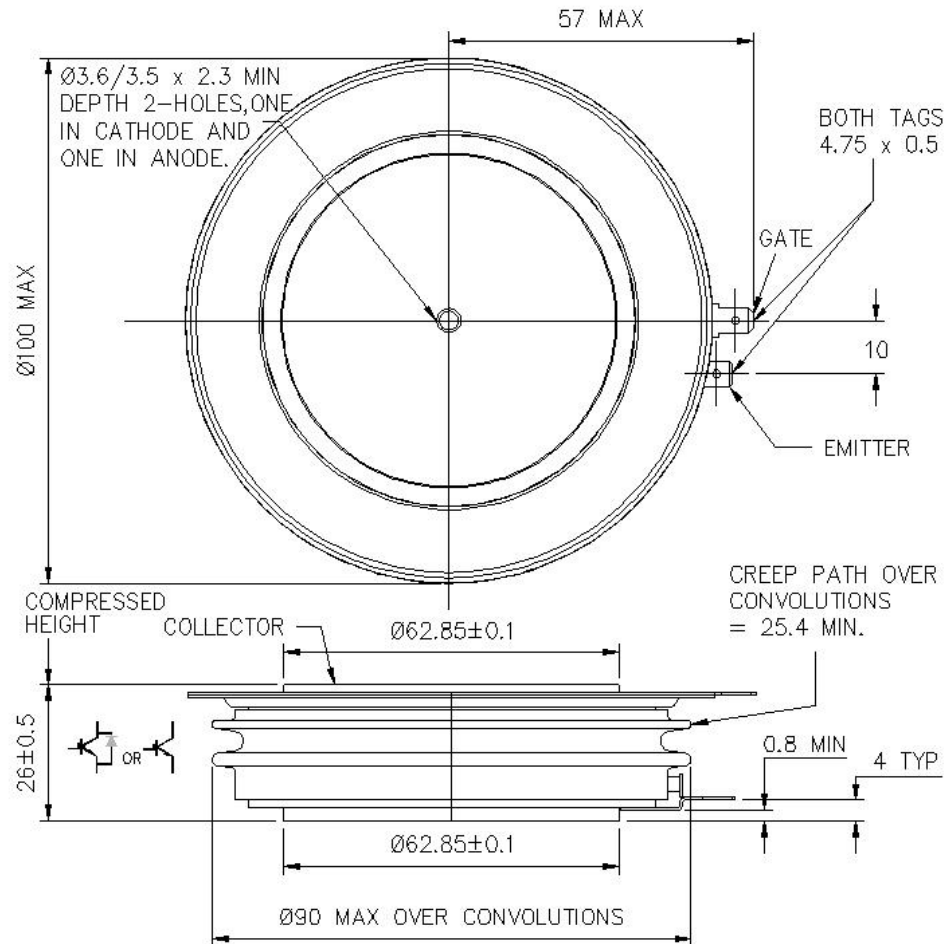

Drawing Number – W67
Outline Number – 101A366

WESTCODE
 An IXYS Company

Weight 680g