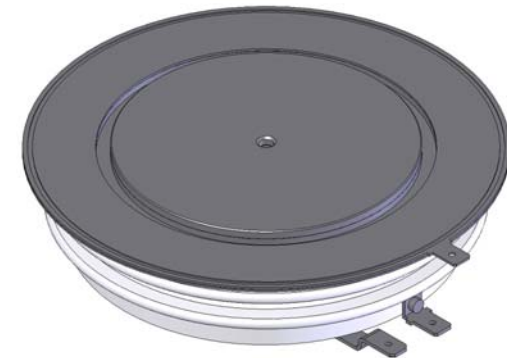

Drawing Number – W67
Outline Number – 101A366

WESTCODE
 An IXYS Company

Weight 680g