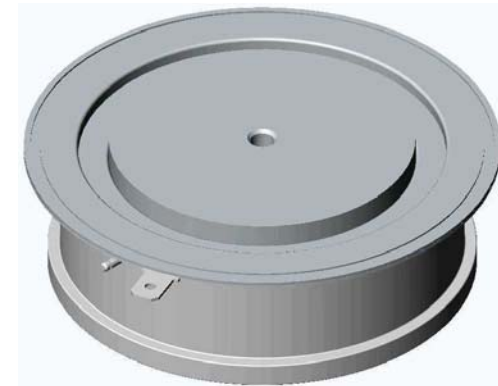

Drawing Number – W61
Outline Number – 101A337

WESTCODE
An IXYS Company

Weight 510g