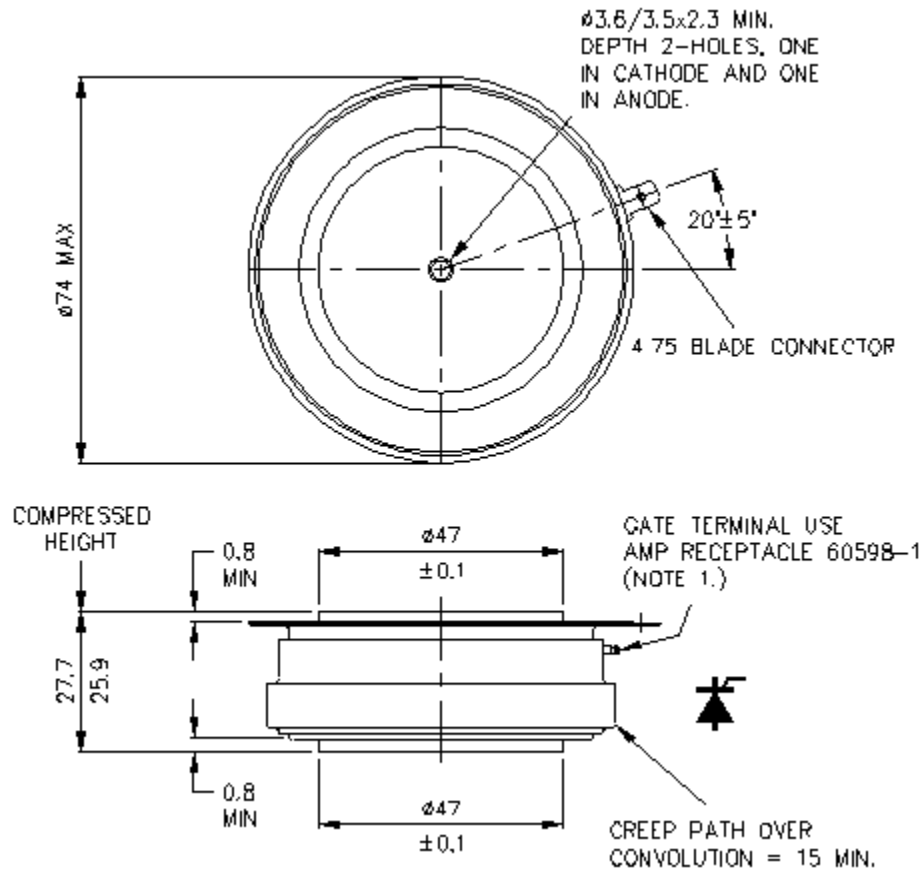

Drawing Number – W61
Outline Number – 101A337

WESTCODE
An IXYS Company

Weight 510g