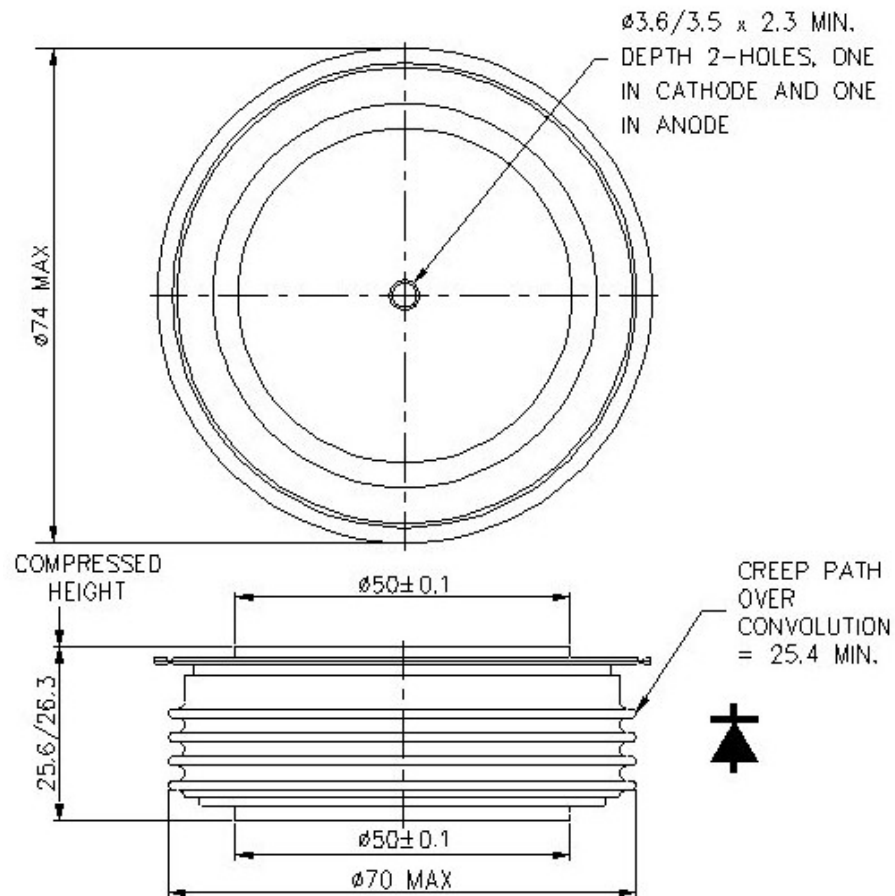

Drawing Number – W54
Outline Number – 100A353

WESTCODE
An IXYS Company

Weight 530g