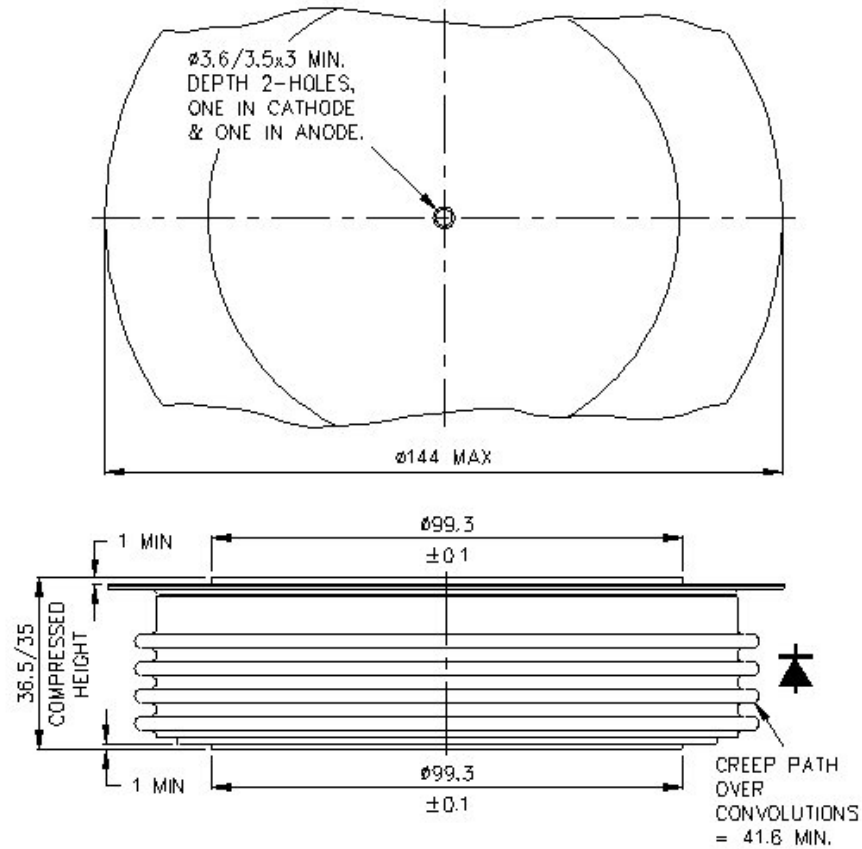

Drawing Number – W52  
Outline Number – 100A328

**WESTCODE**  
An IXYS Company

Weight 2800g