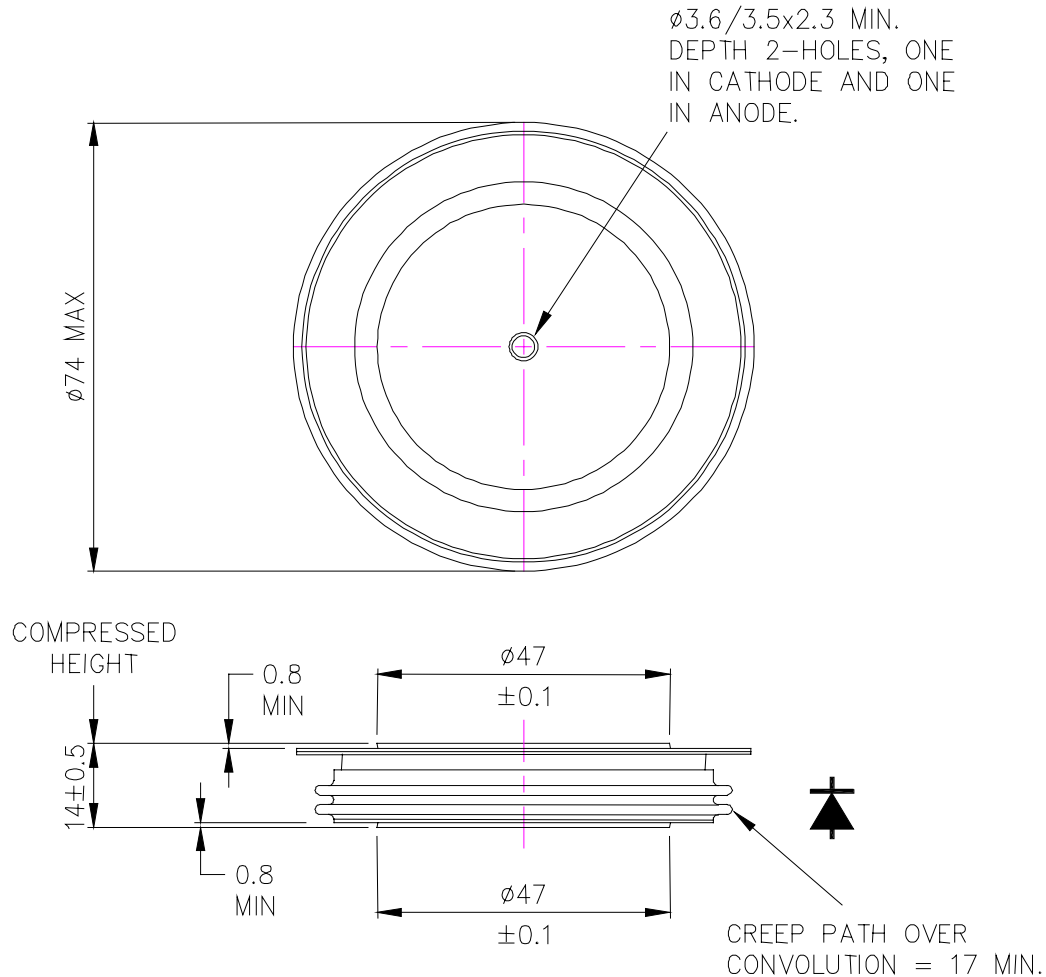

Figure Number – W51
Outline Drawing Number – 100A322

WESTCODE

An IXYS Company

www.westcode.com

www.ixys.com

IXYS Semiconductor GmbH

Edisonstraße 15
 D-68623 Lampertheim
 Tel: +49 6206 503-0
 Fax: +49 6206 503-627
 E-mail: marcom@ixys.de