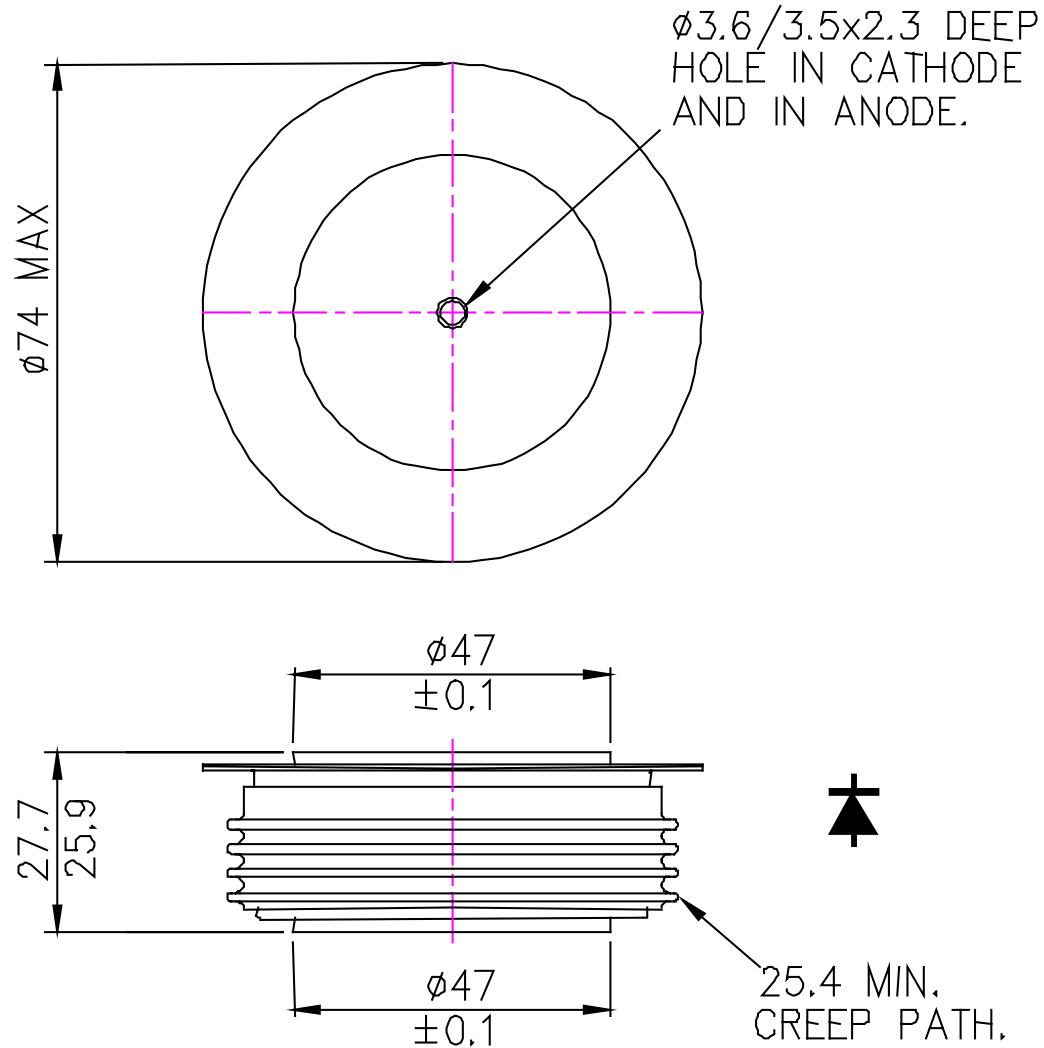

Drawing Number – W5
Outline Number – 100A249

WESTCODE

An  IXYS Company

www.westcode.com

www.ixys.com

IXYS Semiconductor GmbH

Edisonstraße 15
D-68623 Lampertheim
Tel: +49 6206 503-0
Fax: +49 6206 503-627
E-mail: marcom@ixys.de