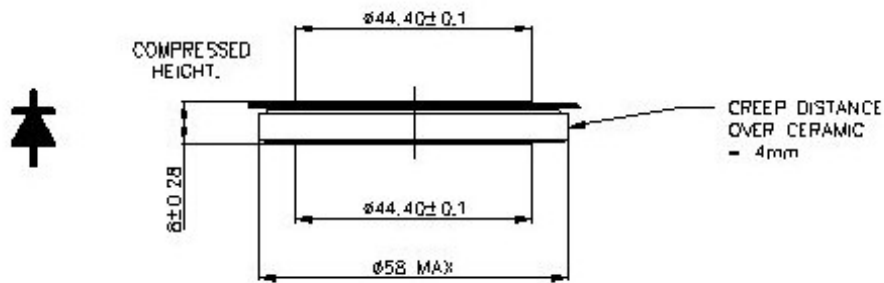

Drawing Number – W49  
Outline Number – 100A354

**WESTCODE**  
An IXYS Company

Weight 120g