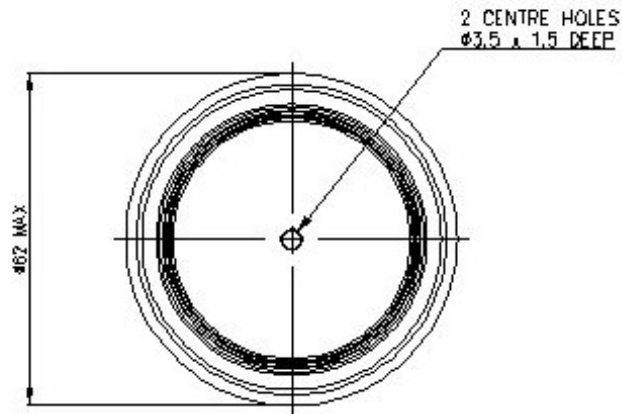

Drawing Number – W49  
Outline Number – 100A354

**WESTCODE**  
An IXYS Company

Weight 120g