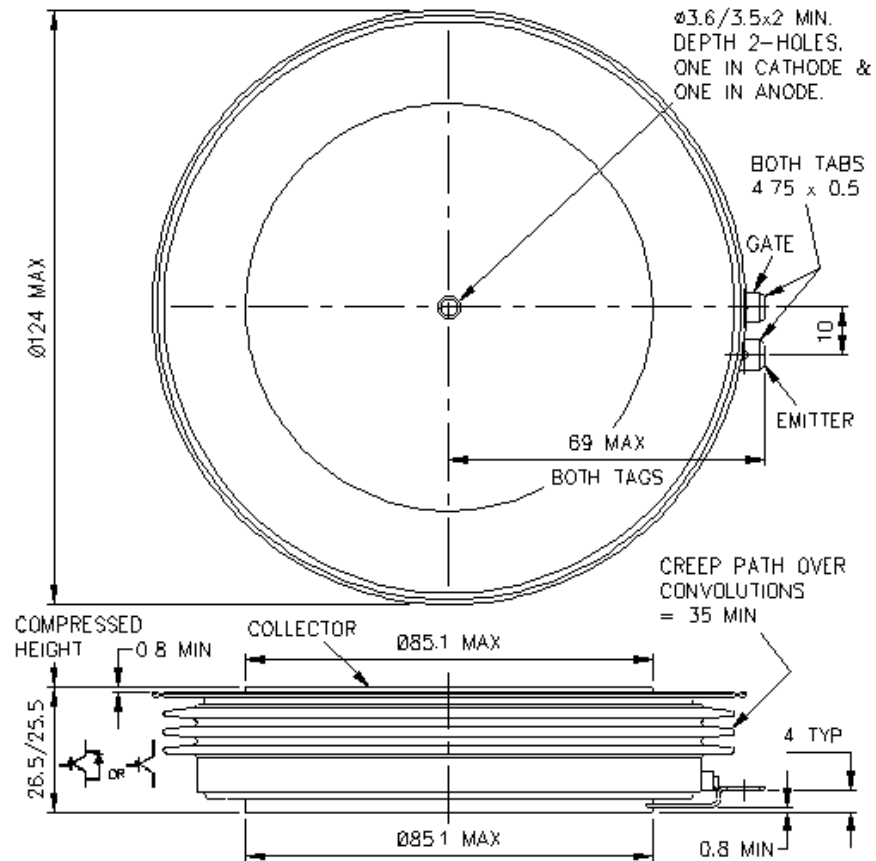

Drawing Number – W44
Outline Number – 101A340

WESTCODE
 An IXYS Company

Weight 1200g