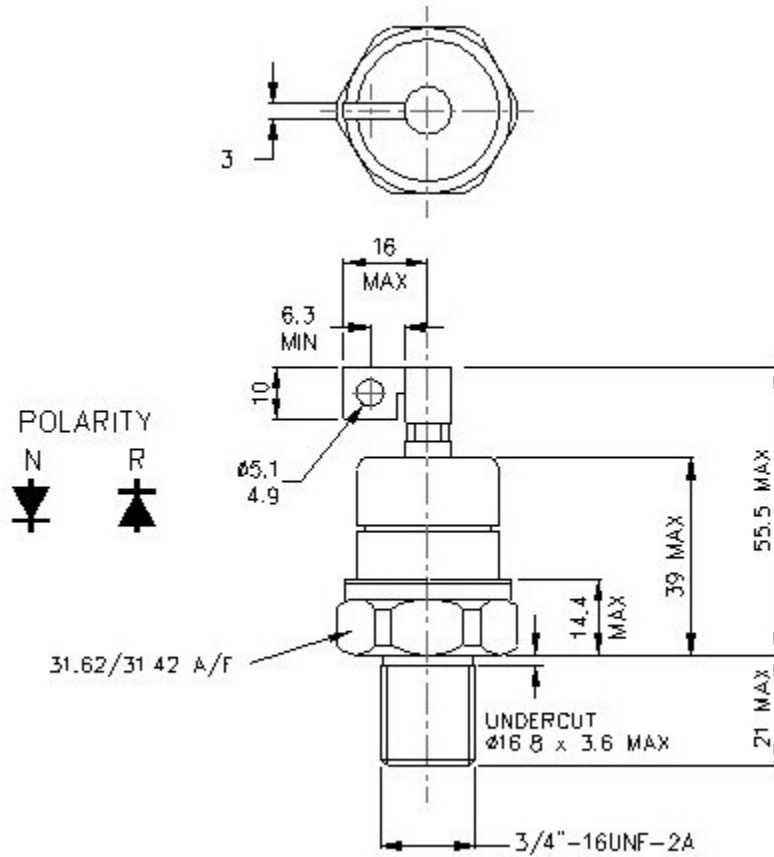

Drawing Number – W39
Outline Number – 100A338

WESTCODE
An IXYS Company

Weight 250g