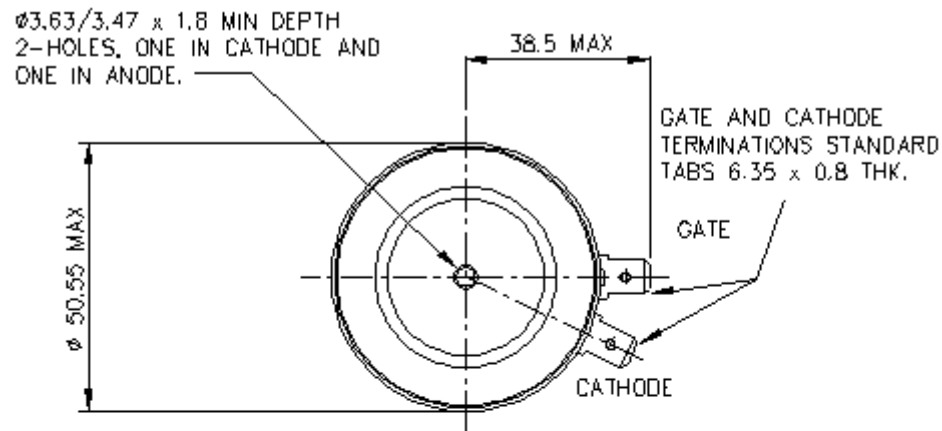

Drawing Number – W34
Outline Number – 101A287

Weight 120g