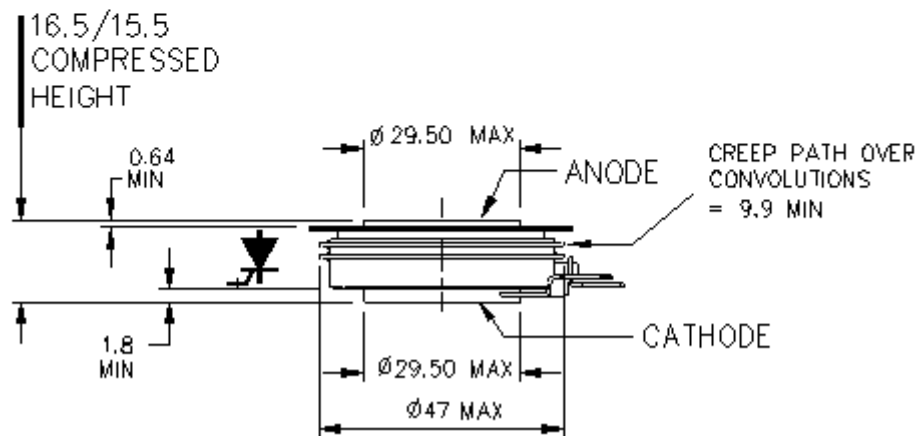

Drawing Number – W34
Outline Number – 101A287

Weight 120g