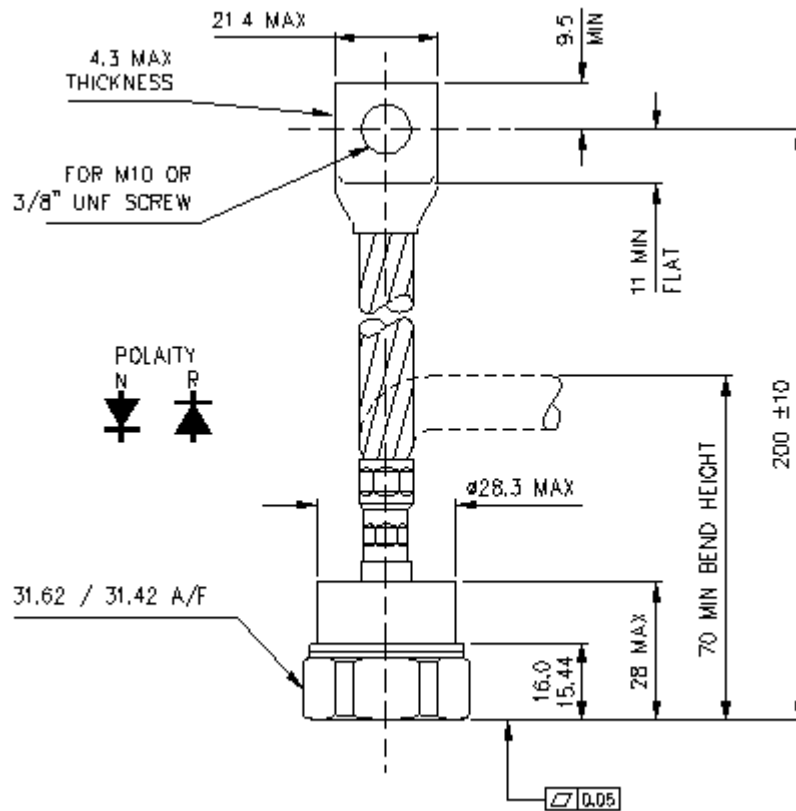

Drawing Number – W27  
Outline Number – 100A284

**WESTCODE**  
An IXYS Company

Weight 250g