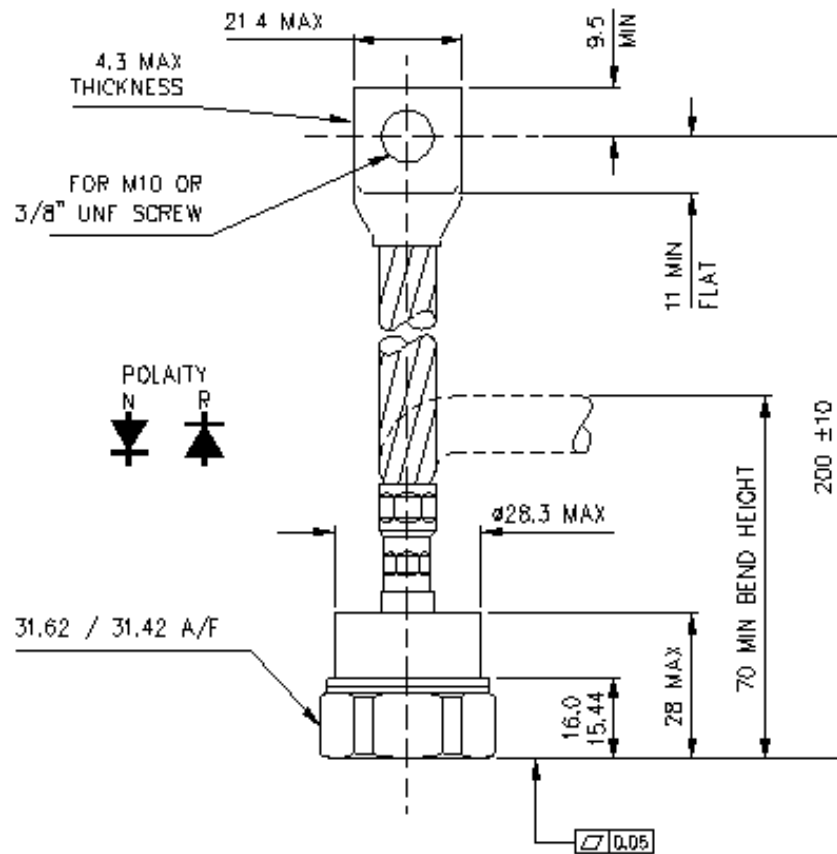

Drawing Number – W26
Outline Number – 100A283

WESTCODE
An IXYS Company

Weight 250g