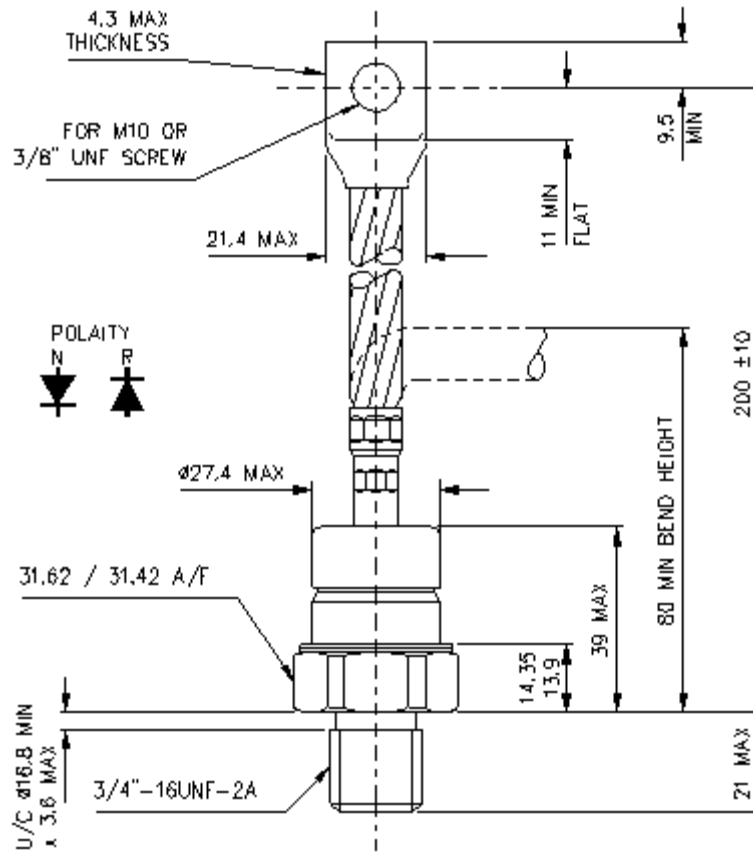

Drawing Number – W24
Outline Number – 100A280

WESTCODE
An IXYS Company

Weight 250g