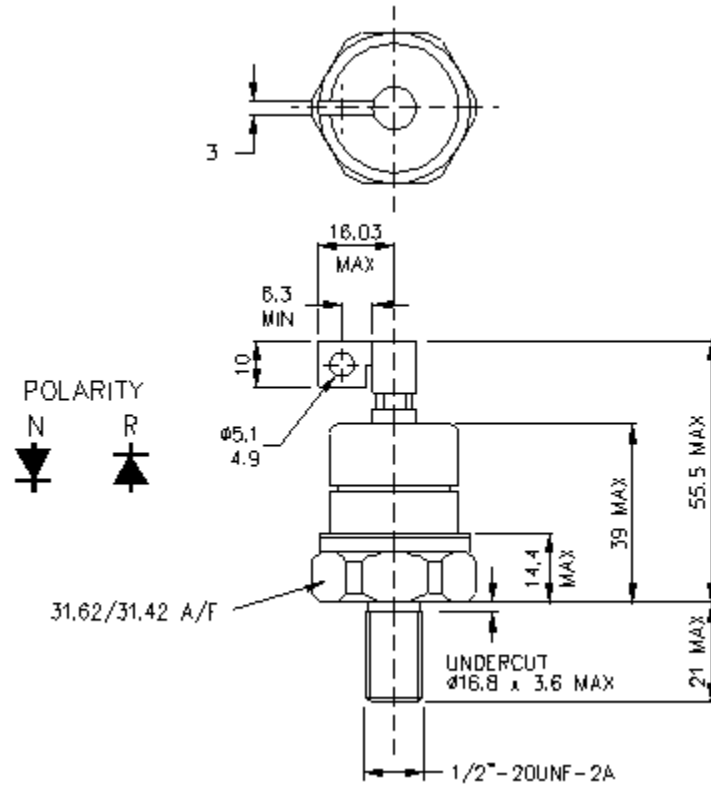

Drawing Number – W22
Outline Number – 100A297

WESTCODE
An IXYS Company

Weight 200g