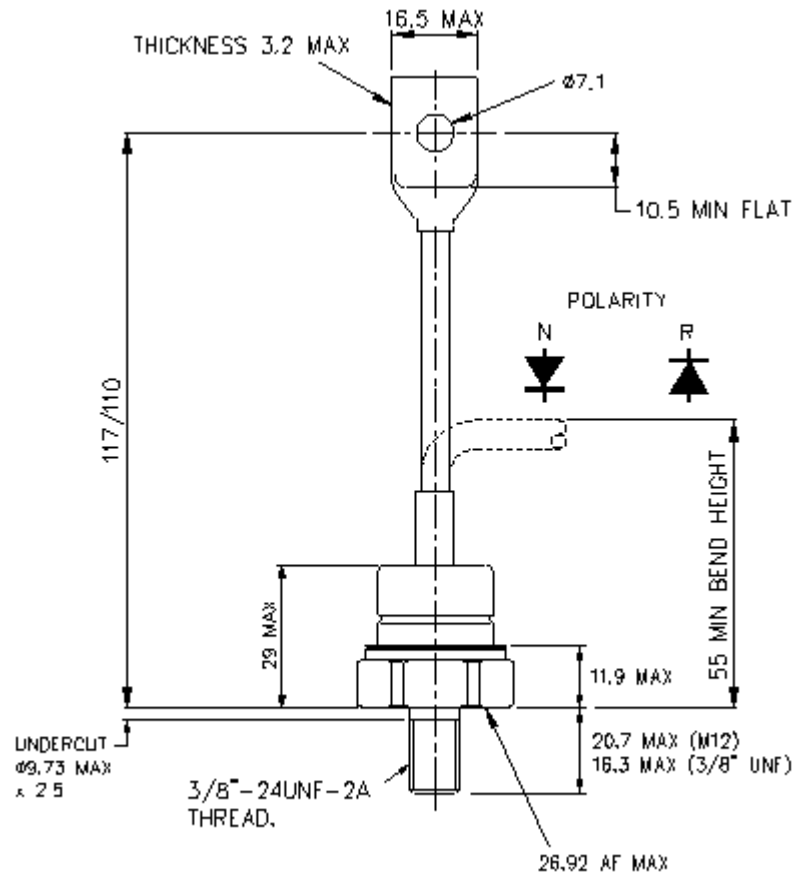

Drawing Number – W21  
Outline Number – 100A294

**WESTCODE**  
An IXYS Company

Weight 85g