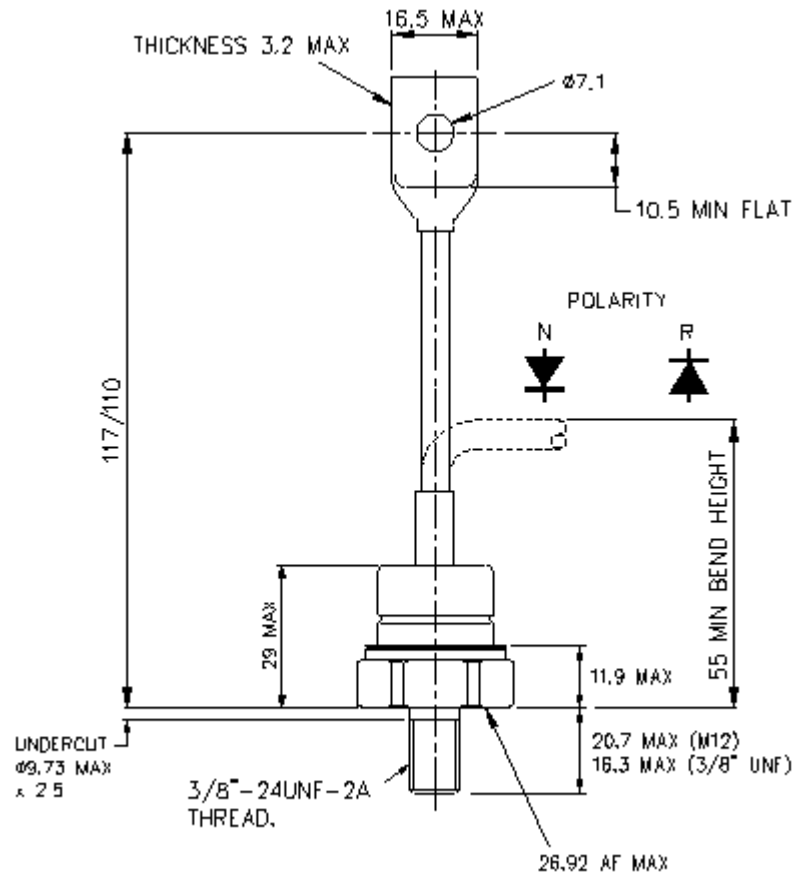

Drawing Number – W21
Outline Number – 100A294

WESTCODE
An IXYS Company

Weight 85g