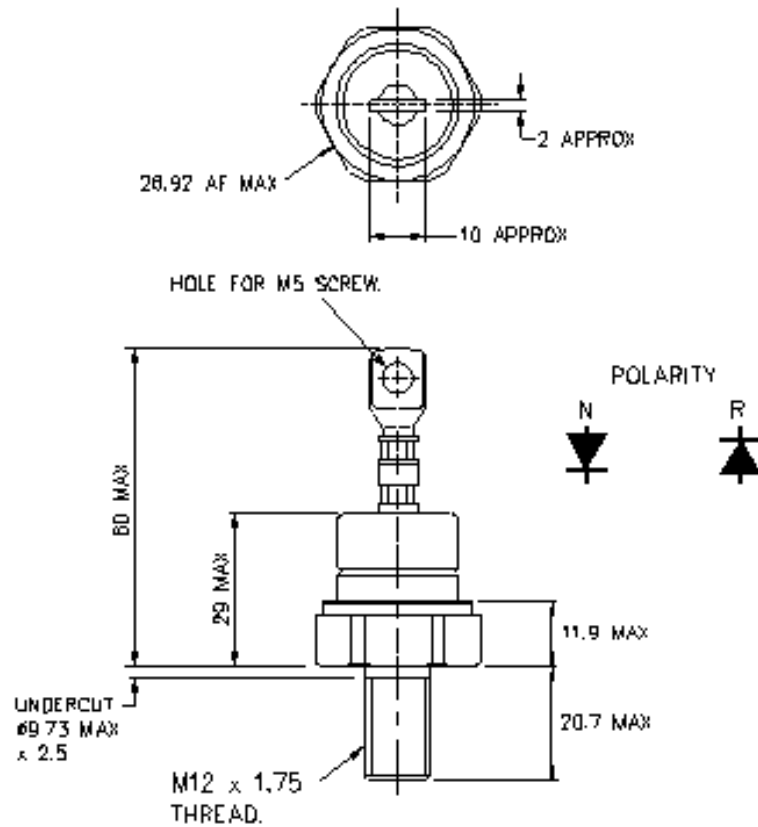

Drawing Number – W20
Outline Number – 100A303

Weight 85g