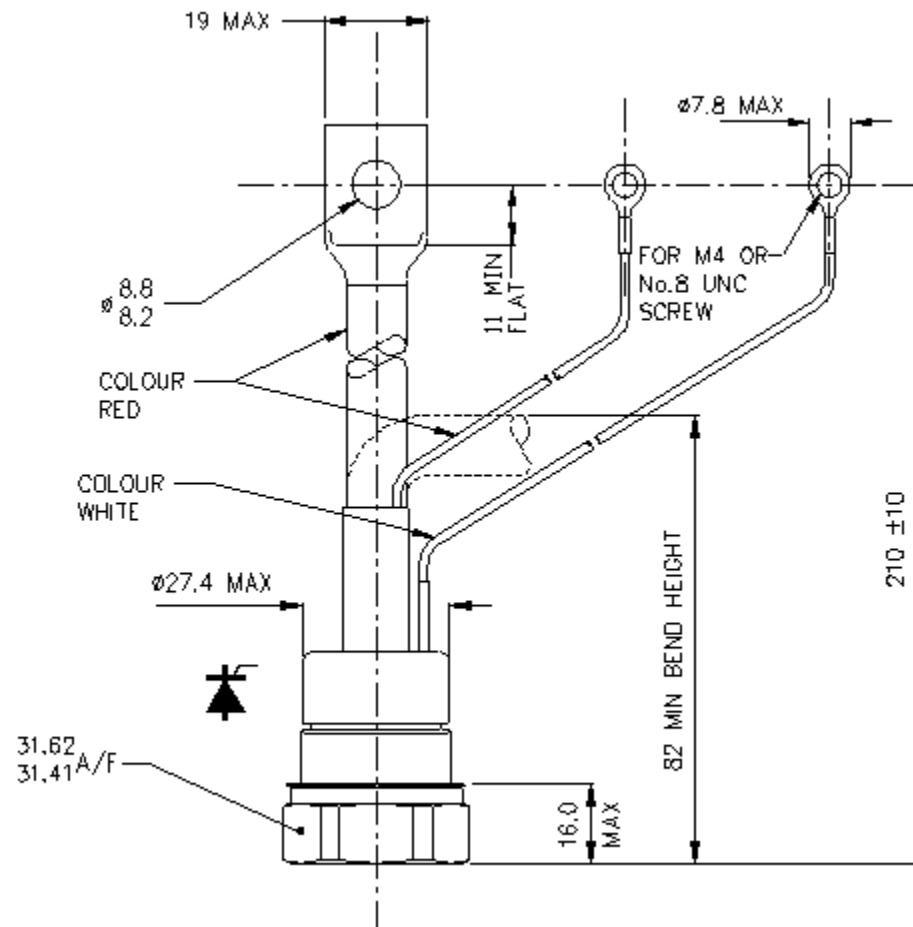

Drawing Number – W19
Outline Number – 101A321

WESTCODE
An IXYS Company

Weight 209g