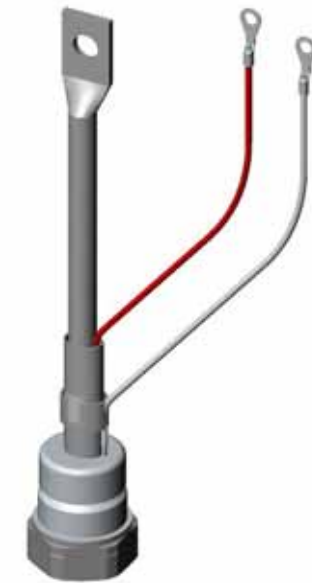

Drawing Number – W19
Outline Number – 101A321

WESTCODE
An IXYS Company

Weight 209g