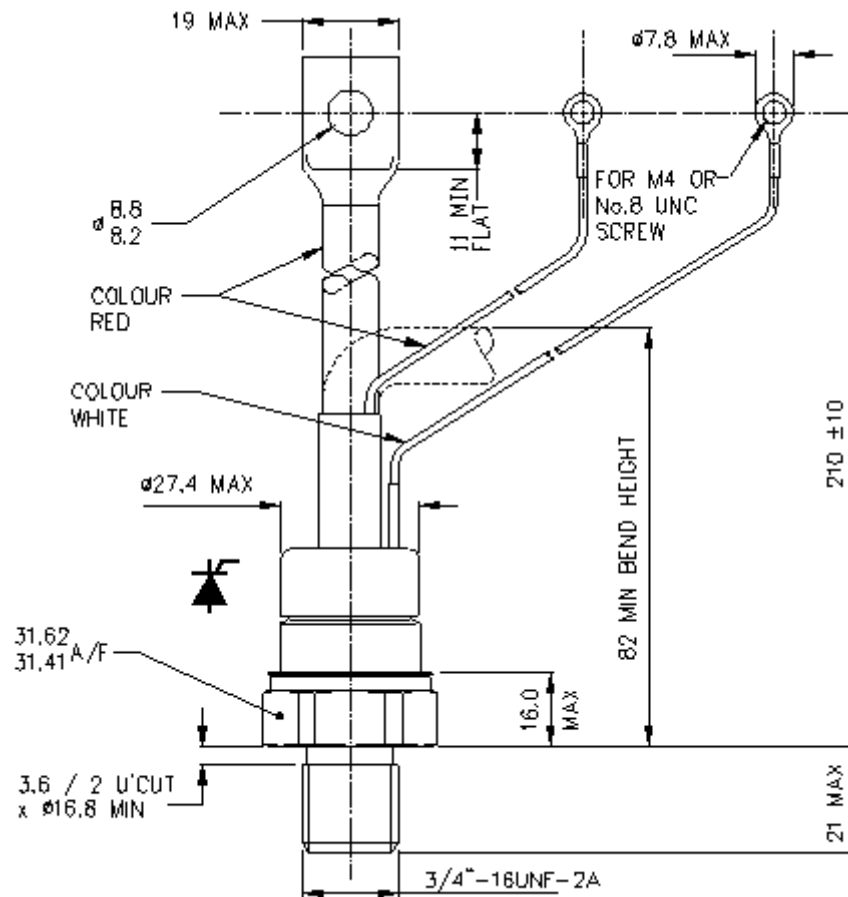

Drawing Number – W18
Outline Number – 101A225

WESTCODE
An IXYS Company

Weight 280g