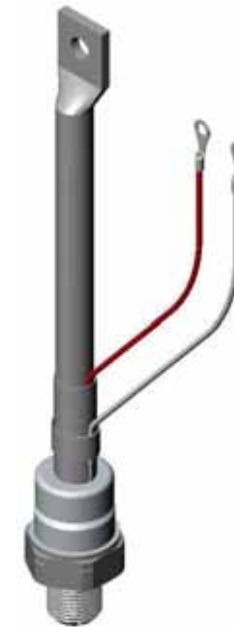

Drawing Number – W18
Outline Number – 101A225

WESTCODE
An IXYS Company

Weight 280g