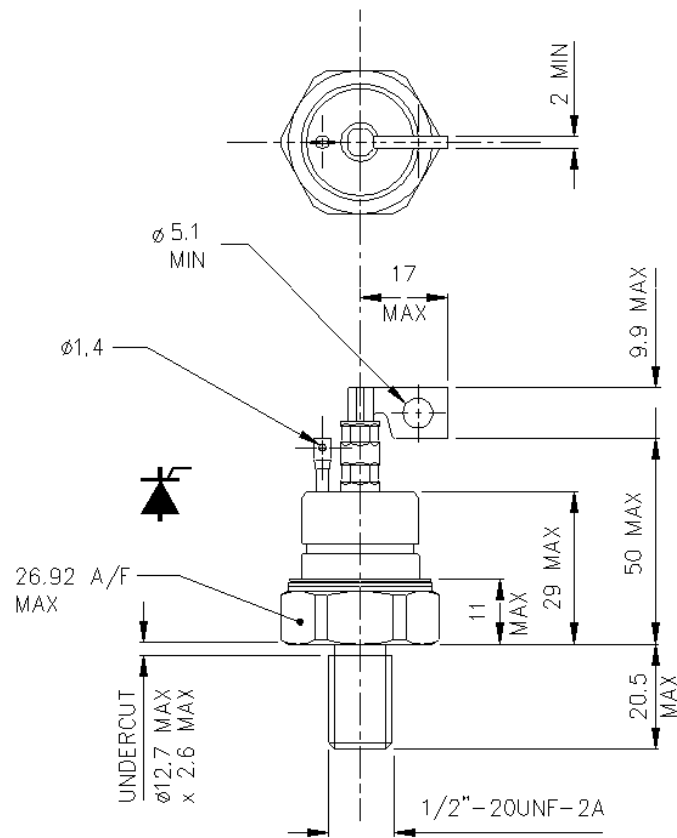

Drawing Number – W16
Outline Number – 101A235

WESTCODE
An IXYS Company

Weight 100g