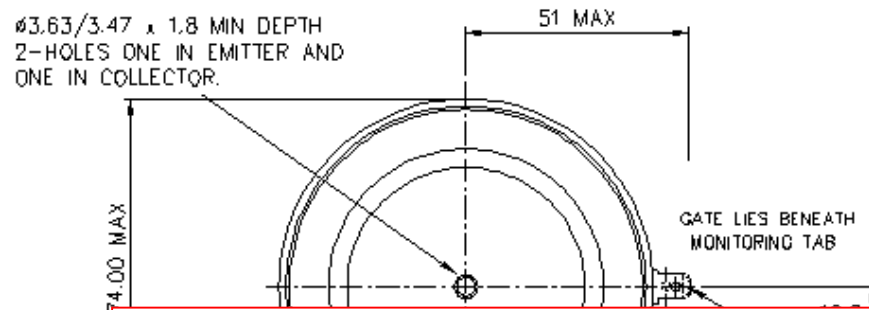

# WESTCODE

An IXYS Company

Refer to Factory

Weight 500g